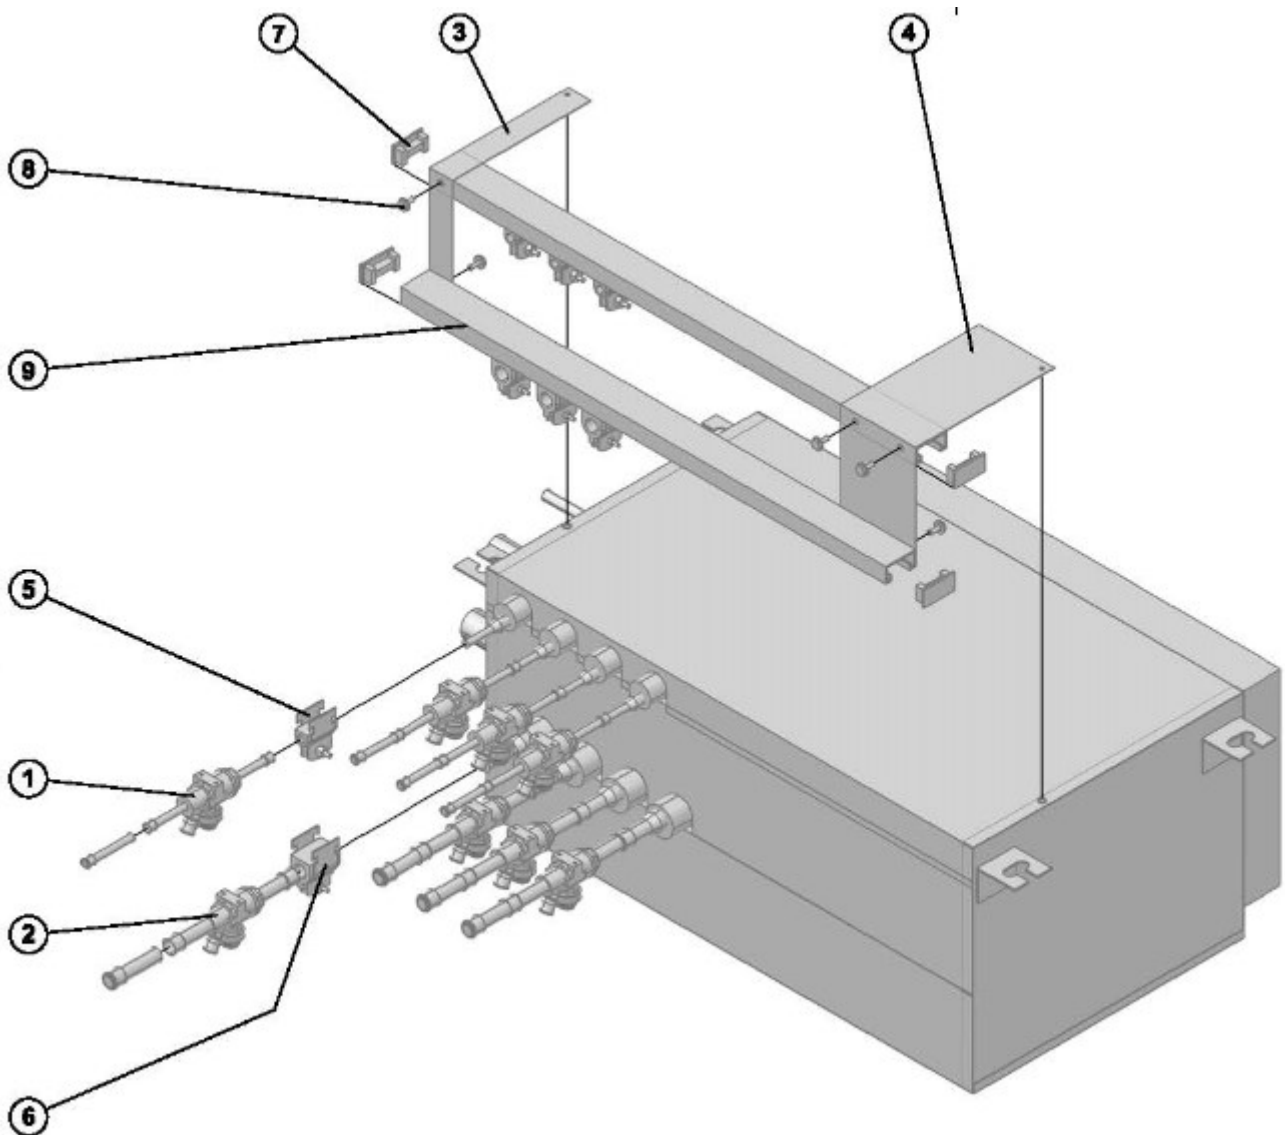

K-CON[®]

BC Box Modification with Port Isolation

Spare Parts Lists

BC Box Modification with Port Isolation

Models : KS8-CMB-P-V-G1 / KS8-CMB-P-V-GB1 / KS8-CMB-P-V-GA1 /
KS8-CMB-P-V-HA1 / KS8-CMB-P-V-HB1

Contents

Page

2 Exploded View

3 Spares List

Exploded View

BC Box Modifications with Port Isolation - Spares List

BC CONTROLLER REFERENCE		KS8-CMB-P104V-G1	KS8-CMB-P104V-GB1	KS8-CMB-P105V-G1	KS8-CMB-P106V-G1	KS8-CMB-P108V-GB1	KS8-CMB-P108V-GA1	
BC MODIFICATION		KS8-104	KS8-104	KS8-105	KS8-106	KS8-108S	KS8-108M	
BC MODIFICATION CODE		10100670	10100670	10100671	10100672	10100673	10100674	
CODE	DESCRIPTION	QUANTITY						
1	70040091	3/8" BALL VALVE WITH SCHRADER	4	4	5	6	8	8
2	70040093	5/8" BALL VALVE WITH SCHRADER	4	4	5	6	8	8
	30020175	3/8" BALL VALVE END CAP	4	4	5	6	8	8
	30020177	5/8" BALL VALVE END CAP	4	4	5	6	8	8
3	88191	LHS BRACKET FOR ALUMINIUM CHANNEL SUPPORT	1	1	1	1	1	1
4	88192	RHS BRACKET FOR ALUMINIUM CHANNEL SUPPORT	1	1	1	1	1	1
5	30040003	3/8" PIPE CLAMP	4	4	5	6	8	8
6	30040005	5/8" PIPE CLAMP	4	4	5	6	8	8
7	20060056	21MM CHANNEL END CAP FOR ALUMINIUM CHANNEL	4	4	4	4	4	4
8	50530037	M6 X 12 SCREW	8	8	8	8	8	8
9	88497	ALUMINIUM CHANNEL SUPPORT (PAIR) - KS104 - KS108S	1	1	1	1	1	
9	88498	ALUMINIUM CHANNEL SUPPORT (PAIR) - KS108M - KS1016M						1