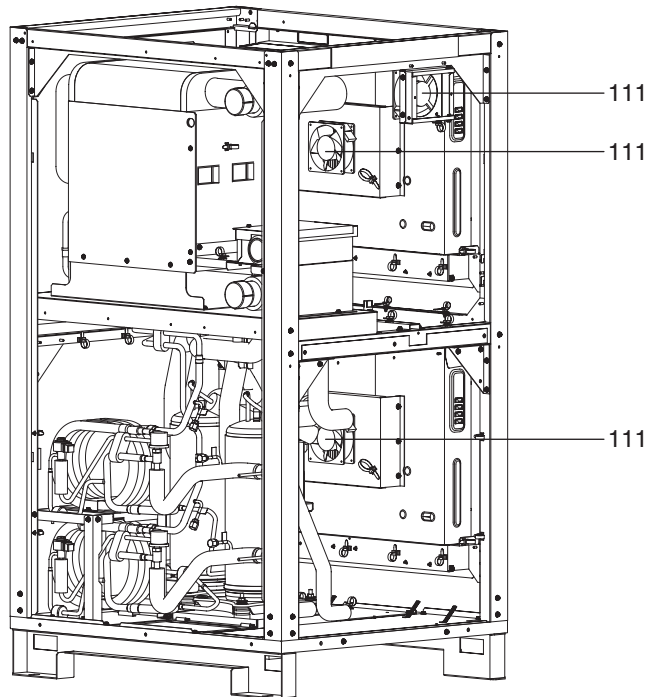

SERVICE PARTS LIST FOR MITSUBISHI ELECTRIC REFRIGERATION SYSTEMS:HOT WATER HEAT PUMP UNIT

Series : CRHV-P·YA-HPB

REVISED

Sept. 2016

BWE01329B

INDEX
CRHV-P600YA-HPB

Part information update day : **2016/09/09**

Please change the old catalog (issued Aug. 2014, No.BWE01329A) to this new catalog.
Content of revision : Some of parts are changed.

Detailed view of section A
(Serial number : 32W00001~57W00175)

*1 After replacing the Heat exchanger assy (202), charge 400cc of Ester oil (401) into each circuit. Refer to the Service hand book (No.HWE13120) for details.