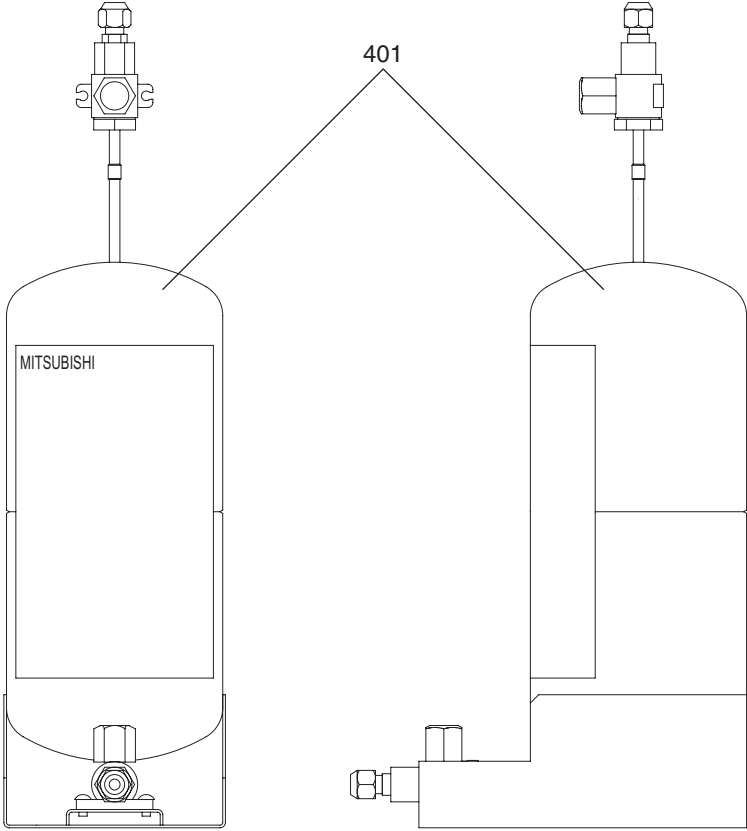

SERVICE PARTS LIST FOR MITSUBISHI ELECTRIC REFRIGERATION SYSTEMS:HOT WATER HEAT PUMP UNIT

Series : CRHV-P·YA-HPB

REVISED

Sept. 2016

BWE01329B

INDEX
CRHV-P600YA-HPB

Part information update day : **2016/09/09**

Please change the old catalog (issued Aug. 2014, No.BWE01329A) to this new catalog.
Content of revision : Some of parts are changed.

Detailed view of section A
(Serial number : 32W00001~57W00175)

*1 After replacing the Heat exchanger assy (202), charge 400cc of Ester oil (401) into each circuit. Refer to the Service hand book (No.HWE13120) for details.