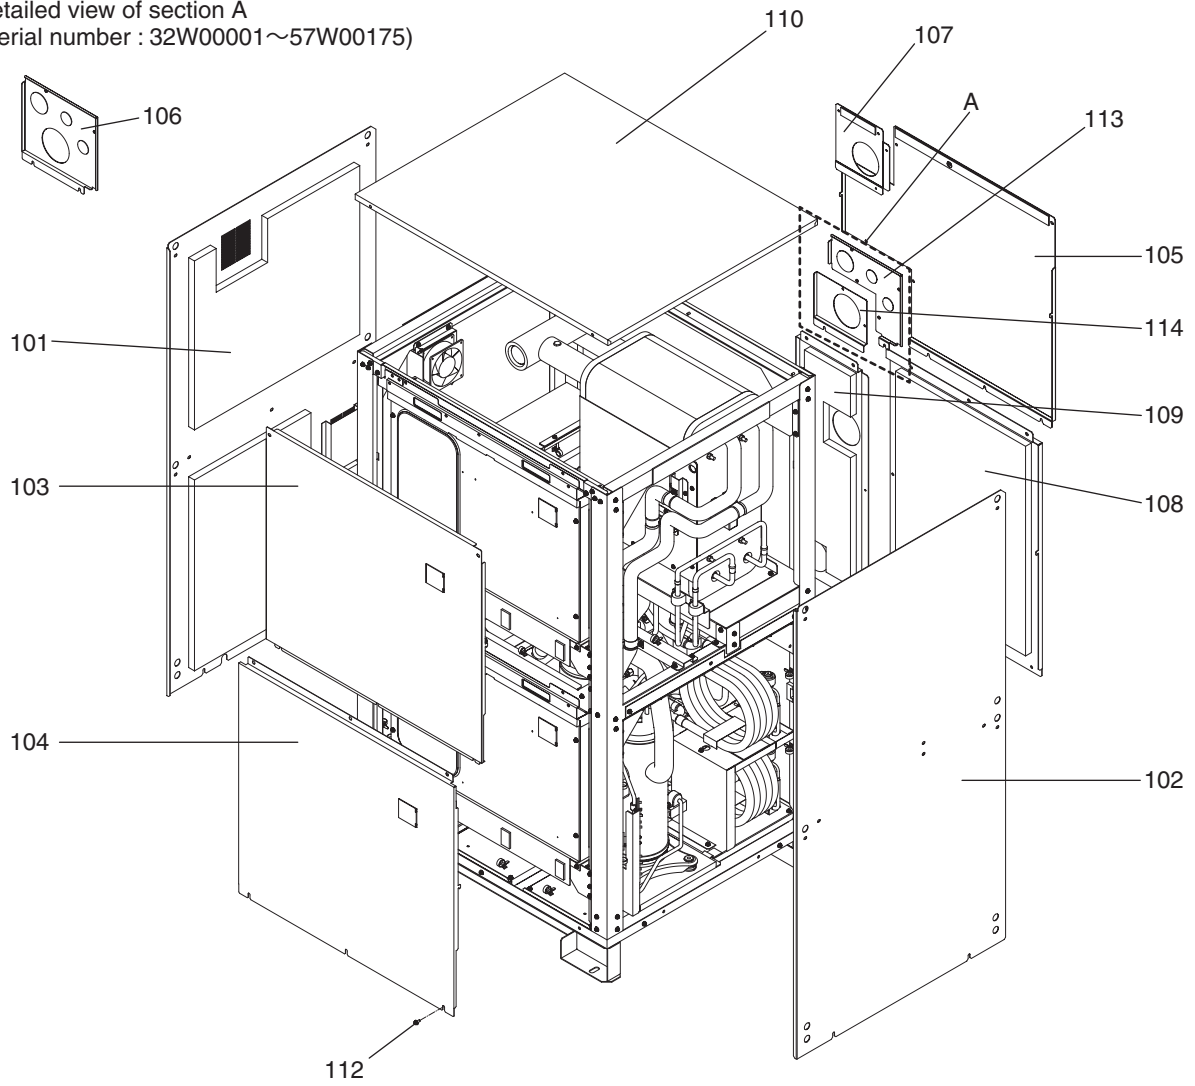

SERVICE PARTS LIST FOR MITSUBISHI ELECTRIC REFRIGERATION SYSTEMS:HOT WATER HEAT PUMP UNIT

Series : CRHV-P·YA-HPB

REVISED

Sept. 2016

BWE01329B

INDEX
CRHV-P600YA-HPB

Part information update day : **2016/09/09**

Please change the old catalog (issued Aug. 2014, No.BWE01329A) to this new catalog.
Content of revision : Some of parts are changed.

Detailed view of section A
(Serial number : 32W00001~57W00175)

*1 After replacing the Heat exchanger assy (202), charge 400cc of Ester oil (401) into each circuit. Refer to the Service hand book (No.HWE13120) for details.