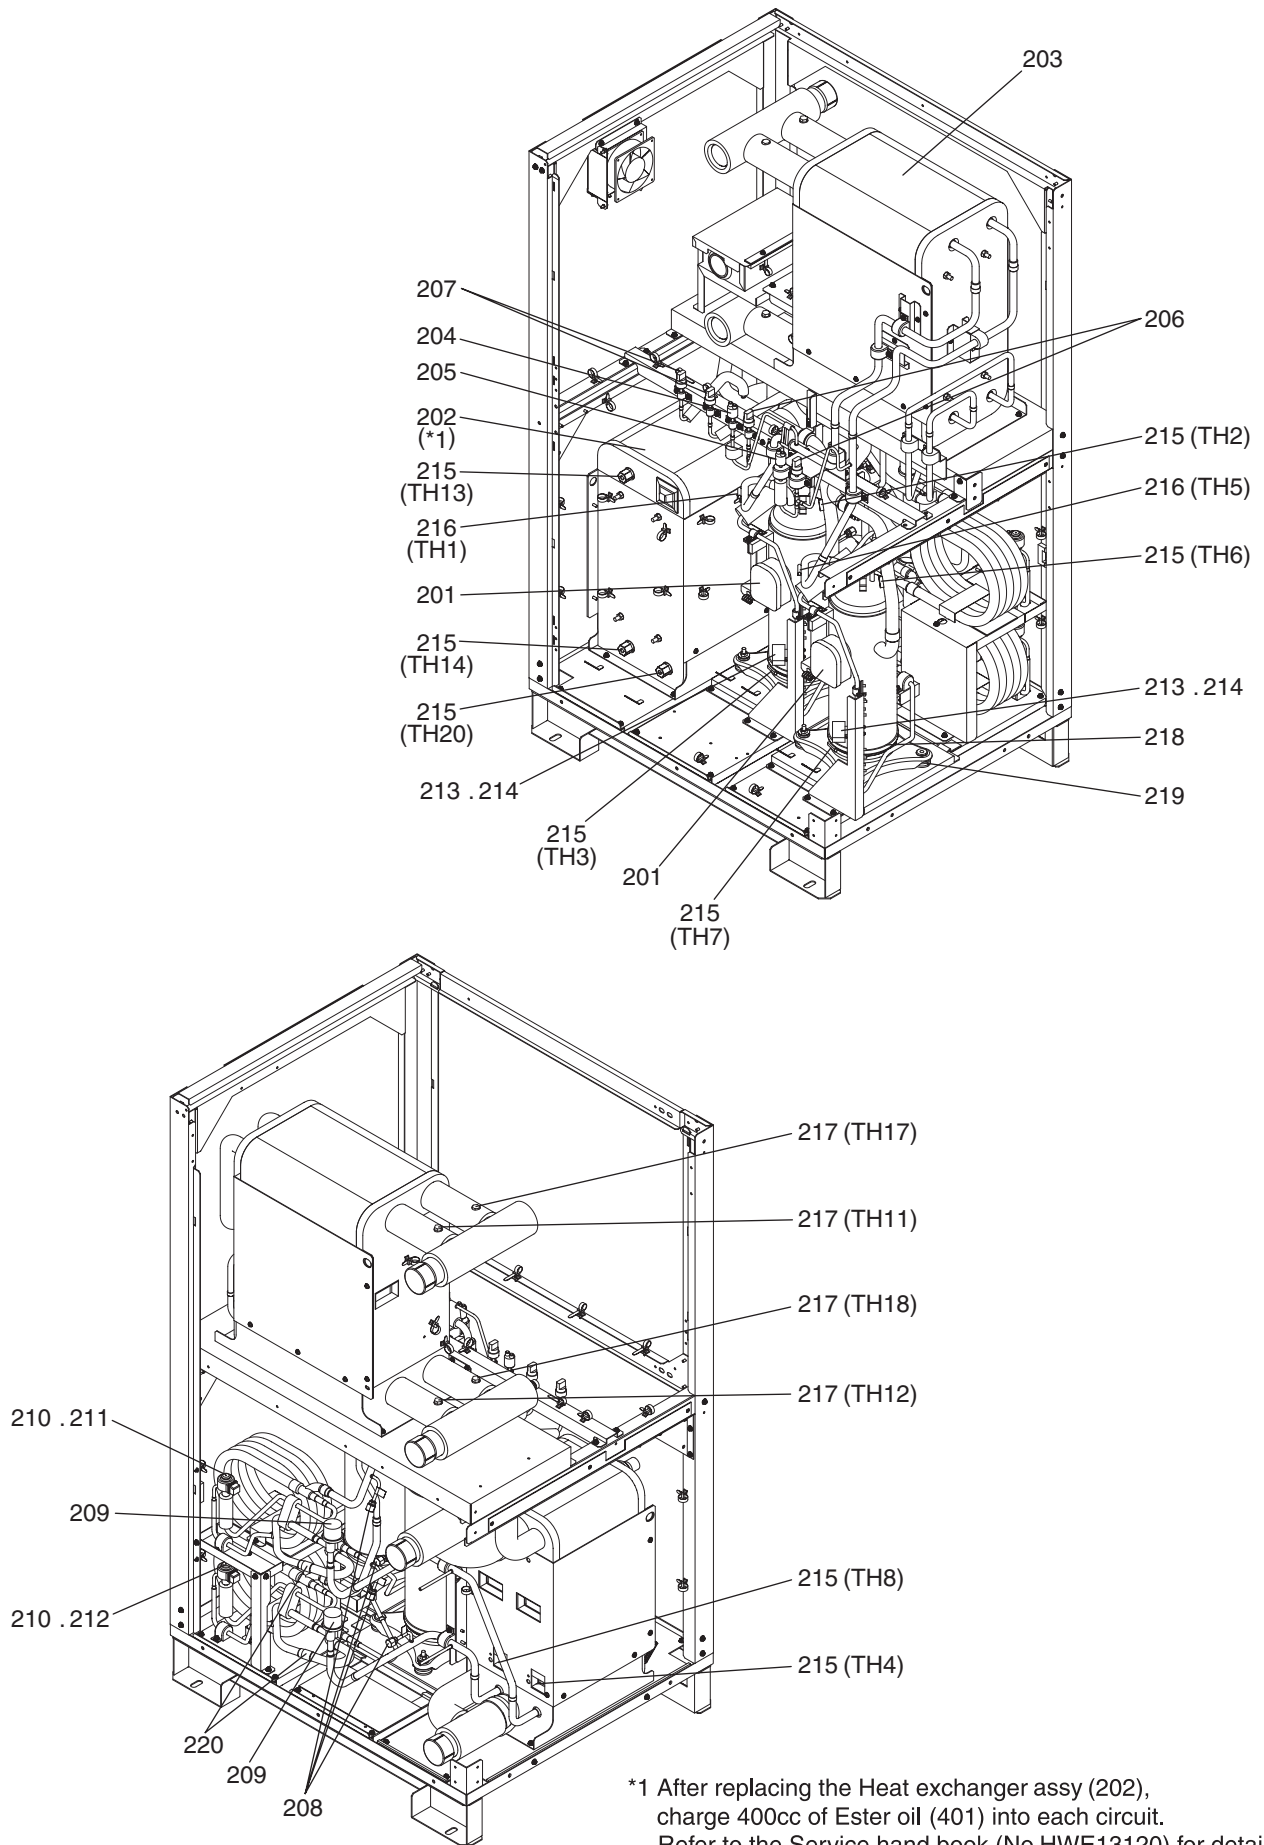

SERVICE PARTS LIST FOR MITSUBISHI ELECTRIC REFRIGERATION SYSTEMS:HOT WATER HEAT PUMP UNIT

Series : CRHV-P·YA-HPB

REVISED

Sept. 2016

BWE01329B

INDEX
CRHV-P600YA-HPB

Part information update day : **2016/09/09**

Please change the old catalog (issued Aug. 2014, No.BWE01329A) to this new catalog.
Content of revision : Some of parts are changed.

Detailed view of section A
(Serial number : 32W00001~57W00175)

*1 After replacing the Heat exchanger assy (202), charge 400cc of Ester oil (401) into each circuit. Refer to the Service hand book (No.HWE13120) for details.