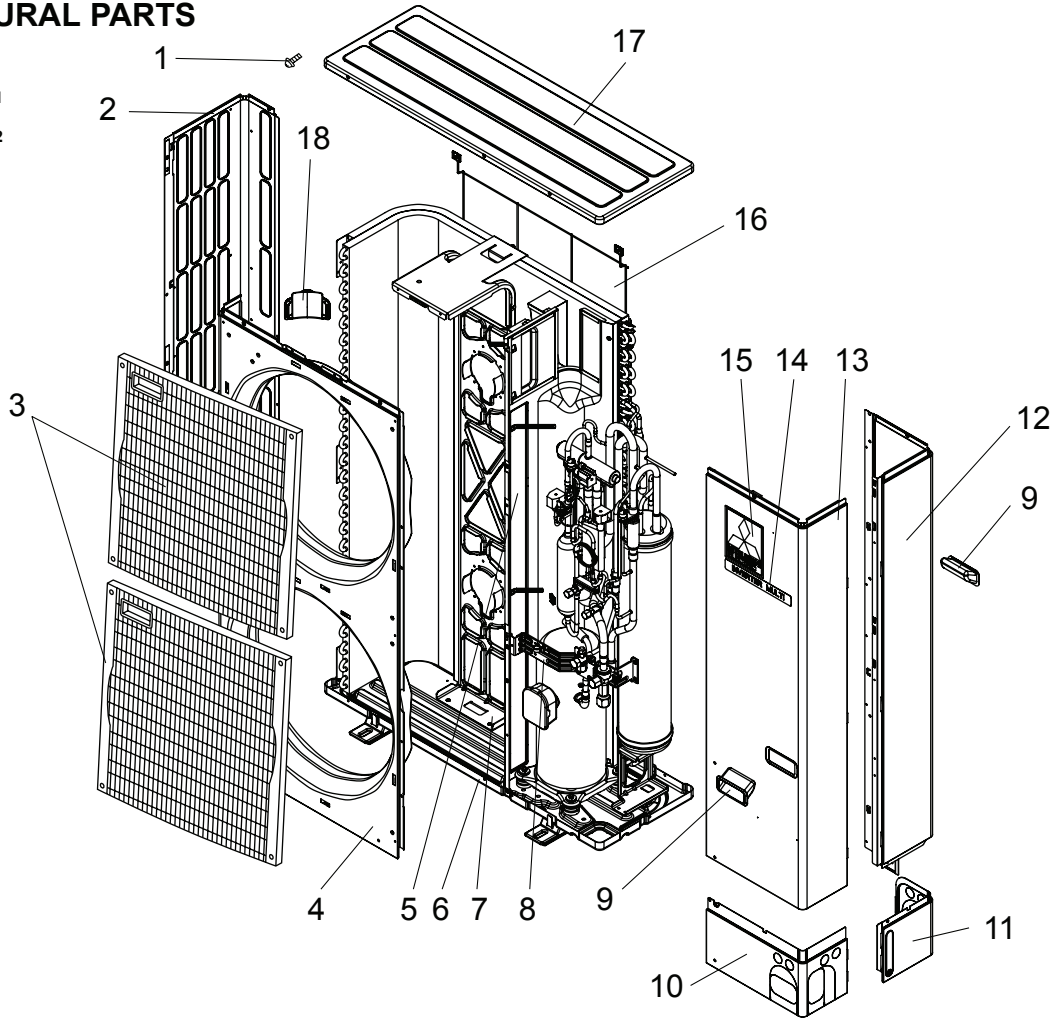

15-4. STRUCTURAL PARTS

MXZ-8A140VA
MXZ-8A140VA₁
MXZ-8A140VA₂

No.	Part No.	Part Name	Specification	Q'ty/set		Remarks (Drawing No.)	Wiring Diagram Symbol	Recom- mended Q'ty
				MXZ-8A140				
				VA,VA₁	VA₂			
1	-	F.ST SCREW	(5×10)	38	38	(DG12F536H10)		
2	R01 E02 662	SIDE PANEL (L)		1				
	T7W E02 662				1			
3	T7W E02 691	FAN GRILLE		2	2			
4	T7W E02 667	FRONT PANEL		1	1			
5	-	SEPARATOR		1	1	(BK00C143G80)		
6	R01 E14 686	BASE ASSY		1	1			
7	R01 E07 130	MOTOR SUPPORT		1				
	R01 E25 130				1			
8	-	VALVE BED ASSY		1	1	(BK00C142G15)		
9	R01 30L 655	HANDLE		2	2			
10	R01 E00 658	COVER PANEL (FRONT)		1				
	R01 E13 658				1			
11	R01 E01 658	COVER PANEL (REAR)		1				
	R01 E11 658				1			
12	T7W E12 661	SIDE PANEL (R)		1				
	R01 E24 661				1			
13	T7W E03 668	SERVICE PANEL		1	1			
14	-	LABEL (BRAND)		1	1	(JG79C259H01)		
15	-	LABEL (MITSUBISHI)		1	1	(DG79R130H01)		
16	R01 E01 698	REAR GUARD		1	1			
17	R01 E04 641	TOP PANEL		1	1			
18	R01 E00 655	HANDLE		1	1