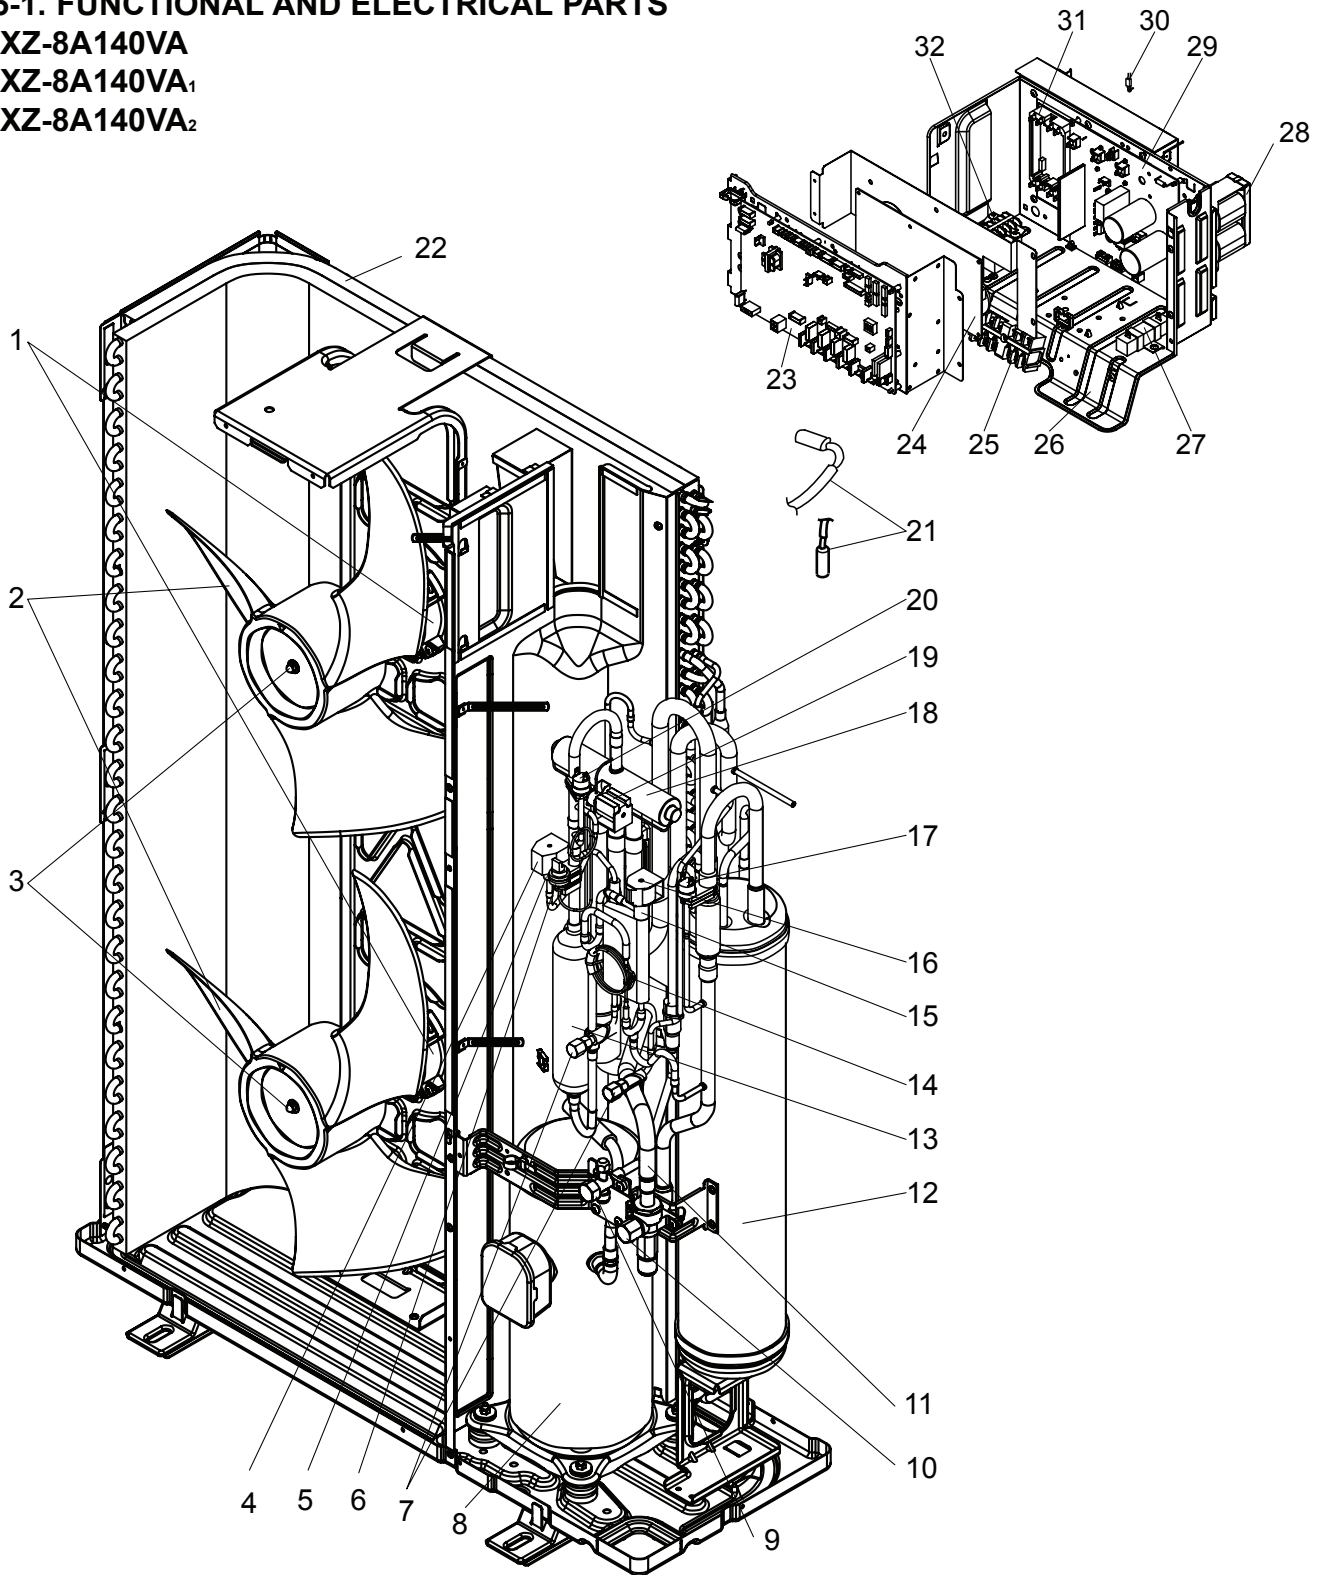

INDOOR UNITS COMBINATION SHEETS

15-1. FUNCTIONAL AND ELECTRICAL PARTS

**MXZ-8A140VA
MXZ-8A140VA₁
MXZ-8A140VA₂**

| No. | Part No. | Part Name | Specification | Q'ty/set | | | Remarks | Wiring Diagram Symbol | Recom- mended Q'ty |
|-----|-------------|---------------------|---------------|-----------|-----------------|-----------------|---------|-----------------------|--------------------------|
| | | | | MXZ-8A140 | | | | | |
| | | | | VA | VA ₁ | VA ₂ | | | |
| 1 | R01 E41 221 | FAN MOTOR | | 2 | 2 | | | MF1, MF2 | |
| | R01 E44 221 | FAN MOTOR | | | | 2 | | MF1, MF2 | |
| 2 | R01 E01 115 | PROPELLER | | 2 | 2 | 2 | | | |
| 3 | R01 E02 097 | NUT | | 2 | 2 | 2 | | | |
| 4 | T7W E08 242 | SOLENOID VALVE COIL | | 1 | 1 | 1 | | SV1 | |