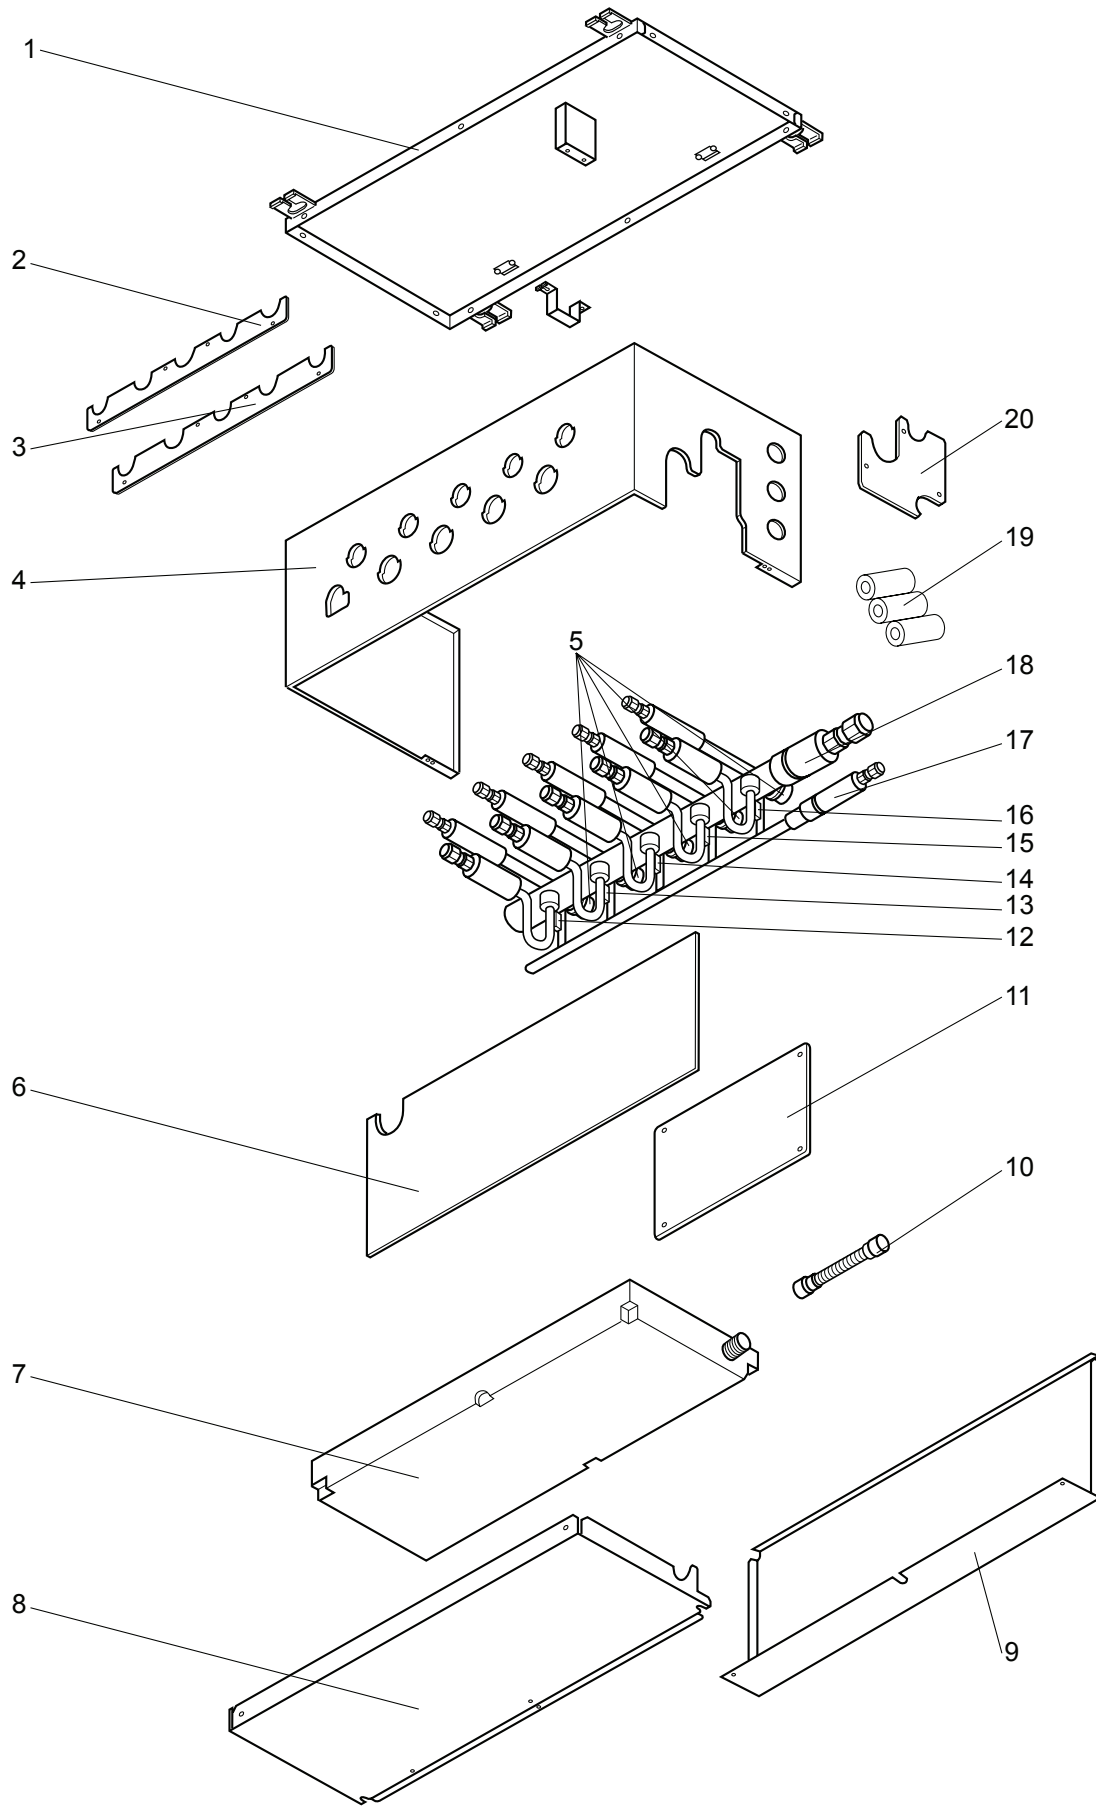

16-3. FUNCTIONAL PARTS
BRANCH BOX : PAC-AK50BC

PAC-AK51BC

Part numbers that are circled are not shown in the figure.

No.	ROHS	Part No.			Part Name	Specification	Q'ty/set		Remarks	Wiring Diagram Symbol	Recommended Q'ty
							PAC-AK				
							50BC	51BC			
1	G	R01	E22	641	TOP PANEL		1	1			
2	G	R01	E11	689	COVER-L		1	1			
3	G	R01	E13	689	COVER-G		1	1			
4	G	R01	E35	661	SIDE PANEL		1	1			
5	G	R01	E36	242	LEV COIL		5	5		LEV-A-E	
6	G		-		SEPARATOR		1	1	(BH00G766G04)		
7	G	R01	E33	529	DRAIN PAN		1	1			
8	G	R01	E02	669	UNDER PANEL		1				
	G	T7W	E02	669	UNDER PANEL			1			
9	G	R01	E16	689	CONTROLLER COVER		1				
	G	T7W	E11	689	CONTROLLER COVER			1			
10	G	R01	E07	527	DRAIN HOSE		1	1			
11	G	R01	H80	310	CONTROLLER BOARD		1			B.C	
	G	T7W	E93	310	CONTROLLER BOARD			1		B.C	
12	G	R01	H20	202	THERMISTOR-A		1	1		TH-A	
13	G	R01	H21	202	THERMISTOR-B		1	1		TH-B	
14	G	R01	H22	202	THERMISTOR-C		1	1		TH-C	
15	G	R01	H23	202	THERMISTOR-D		1	1		TH-D	
16	G	R01	H24	202	THERMISTOR-E		1	1		TH-E	
17	G	R01	E98	401	LEV ASSY		1	1			
18	G	R01	E09	419	HEADER-G ASSY		1	1			
19	G	R01	E01	660	PIPE COVER (SET)		1	1			
20	G	R01	E15	689	COVER-U		1	1			
21	G	R01	E31	246	TERMINAL BLOCK	3P(S1, S2, S3)	1	1		TB2B	
22	G	R01	E20	246	TERMINAL BLOCK	3P(S1, S2, S3)	5	5		TB3A-E	
23	G	R01	E06	239	FUSE	250V 6.3A	1			F1	
	G	R01	E14	239	FUSE	250V 6.3A		1		F1