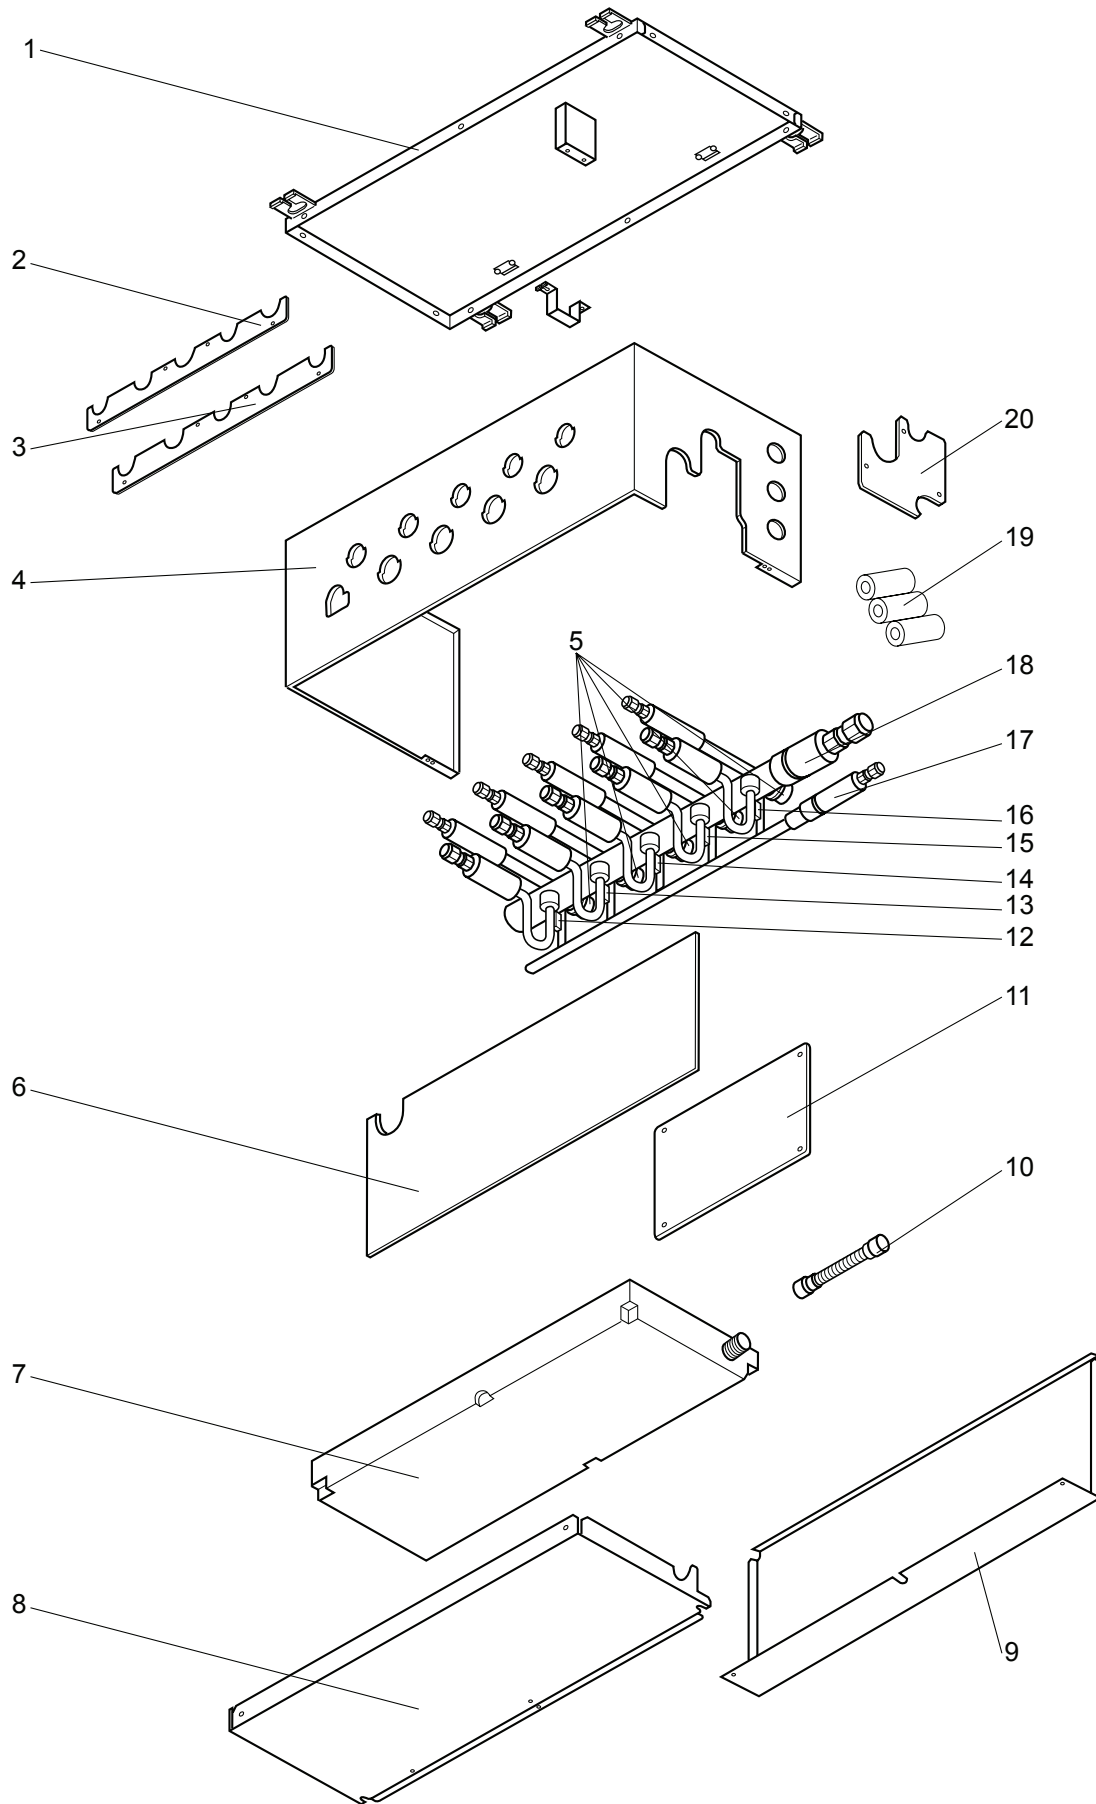

15-2. FUNCTIONAL PARTS
BRANCH BOX : PAC-AK50BC

Part numbers that are circled are not shown in the figure.

No.	Part No.	Part Name	Specification	Q'ty/set		Remarks	Wiring Diagram Symbol	Recommended Q'ty
					PAC-AK50BC			
1	T7W E04 641	TOP PANEL			1			
2	T7W E05 689	COVER-L			1			
3	T7W E07 689	COVER-G			1			
4	T7W E13 661	SIDE PANEL			1			
5	R01 E16 242	LEV COIL			5		LEV-A-E	
6	-	SEPARATOR			1	(RG02N539G06)		
7	T7W E18 529	DRAIN PAN			1			
8	T7W E01 669	UNDER PANEL			1			
9	T7W E04 689	CONTROLLER COVER			1			
10	T7W E01 527	DRAIN HOSE			1			
11	R01 H48 310	CONTROLLER BOARD			1		B.C	
12	T7W E38 202	THERMISTOR-A			1		TH-A	
13	T7W E39 202	THERMISTOR-B			1		TH-B	
14	T7W E40 202	THERMISTOR-C			1		TH-C	
15	T7W E41 202	THERMISTOR-D			1		TH-D	
16	T7W E42 202	THERMISTOR-E			1		TH-E	
17	T7W E13 401	LEV ASSY			1			
18	T7W E01 419	HEADER-G ASSY			1			
19	T7W E00 660	PIPE COVER (SET)			1			
20	T7W E09 689	COVER-U			1			
②1	T7W E14 716	TERMINAL BLOCK	3P(S1, S2, S3)		1		TB2B	
②2	T7W E23 716	TERMINAL BLOCK	3P(S1, S2, S3)		5		TB3A-E	
②3	R01 E02 239	FUSE	250V 6.3A		1		F1