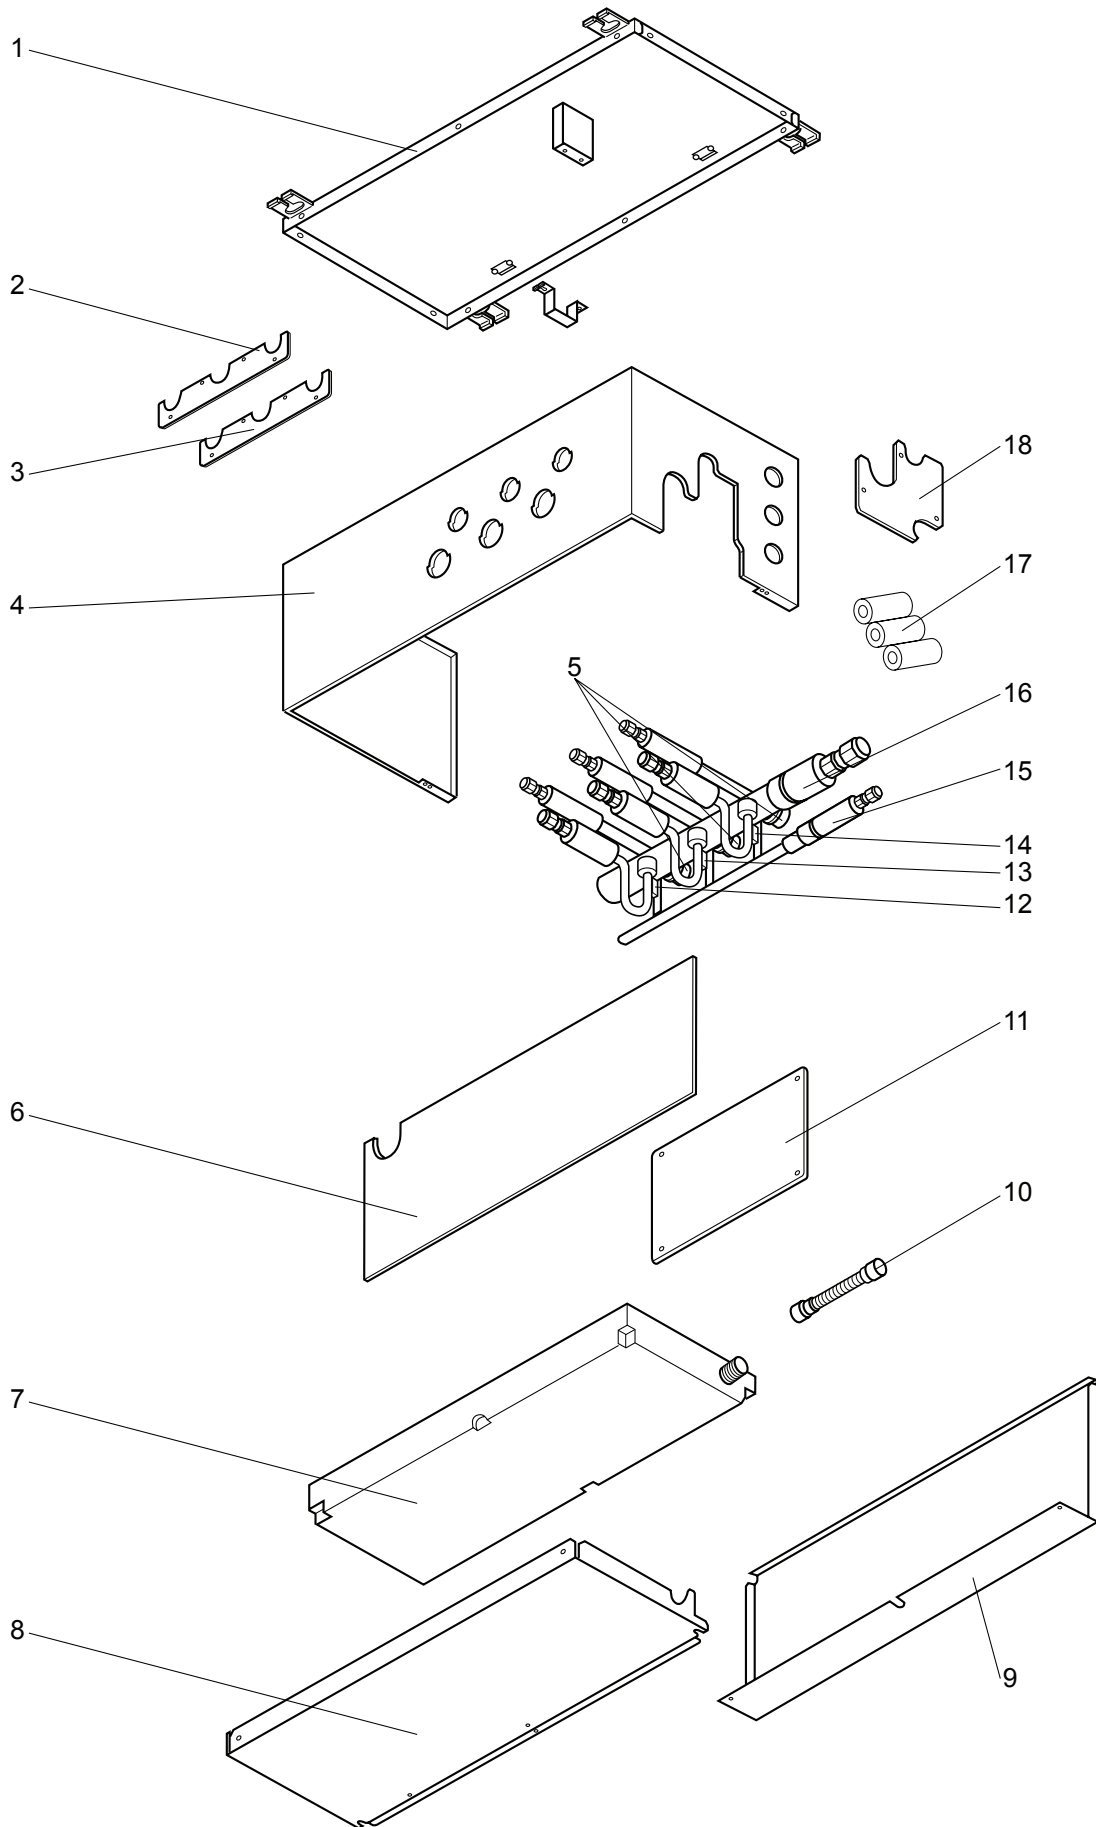

16-4. FUNCTIONAL PARTS
BRANCH BOX : PAC-AK30BC

PAC-AK31BC

Part numbers that are circled are not shown in the figure.

No.	RoHS	Part No.			Part Name	Specification	Q'ty/set		Remarks	Wiring Diagram Symbol	Recommended Q'ty
							PAC-AK				
							30BC	31BC			
1	G	R01	E22	641	TOP PANEL		1	1			
2	G	R01	E12	689	COVER-L		1	1			
3	G	R01	E14	689	COVER-G		1	1			
4	G	R01	E36	661	SIDE PANEL		1	1			
5	G	R01	E36	242	LEV COIL		3	3		LEV-A-C	
6	G		-		SEPARATOR		1	1	(BH00G766G04)		
7	G	R01	E33	529	DRAIN PAN		1	1			
8	G	R01	E02	669	UNDER PANEL		1				
	G	T7W	E02	669	UNDER PANEL			1			
9	G	R01	E16	689	CONTROLLER COVER		1				
	G	T7W	E11	689	CONTROLLER COVER			1			
10	G	R01	E07	527	DRAIN HOSE		1	1			
11	G	R01	H80	310	CONTROLLER BOARD		1			B.C	
	G	T7W	E93	310	CONTROLLER BOARD			1		B.C	
12	G	R01	H20	202	THERMISTOR-A		1	1		TH-A	
13	G	R01	H21	202	THERMISTOR-B		1	1		TH-B	
14	G	R01	H22	202	THERMISTOR-C		1	1		TH-C	
15	G	R01	E99	401	LEV ASSY		1	1			
16	G	R01	E10	419	HEADER-G ASSY		1	1			
17	G	R01	E01	660	PIPE COVER (SET)		1	1			
18	G	R01	E15	689	COVER-U		1	1			
①9	G	R01	E31	246	TERMINAL BLOCK	3P(S1, S2, S3)	1	1		TB2B	
②0	G	R01	E20	246	TERMINAL BLOCK	3P(S1, S2, S3)	3	3		TB3A-C	
②1	G	R01	E06	239	FUSE	250V 6.3A	1			F1	
	G	R01	E14	239	FUSE	250V 6.3A		1		F1