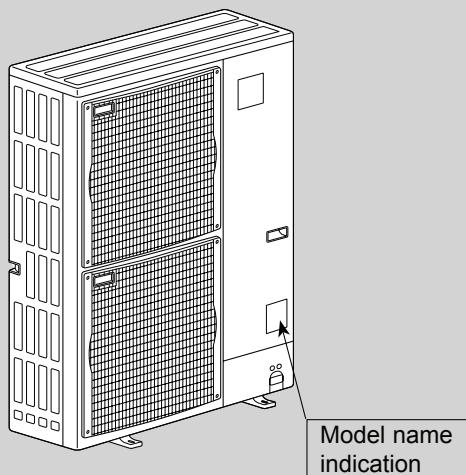

- Please void OC316 REVISED EDITION-D.

NOTE:

- This service manual describes technical data of outdoor unit and branch box. As for indoor units, refer to its service manual.
- RoHS compliant products have <G> mark on the spec name plate.
- For servicing RoHS compliant products, refer to the RoHS PARTS LIST.