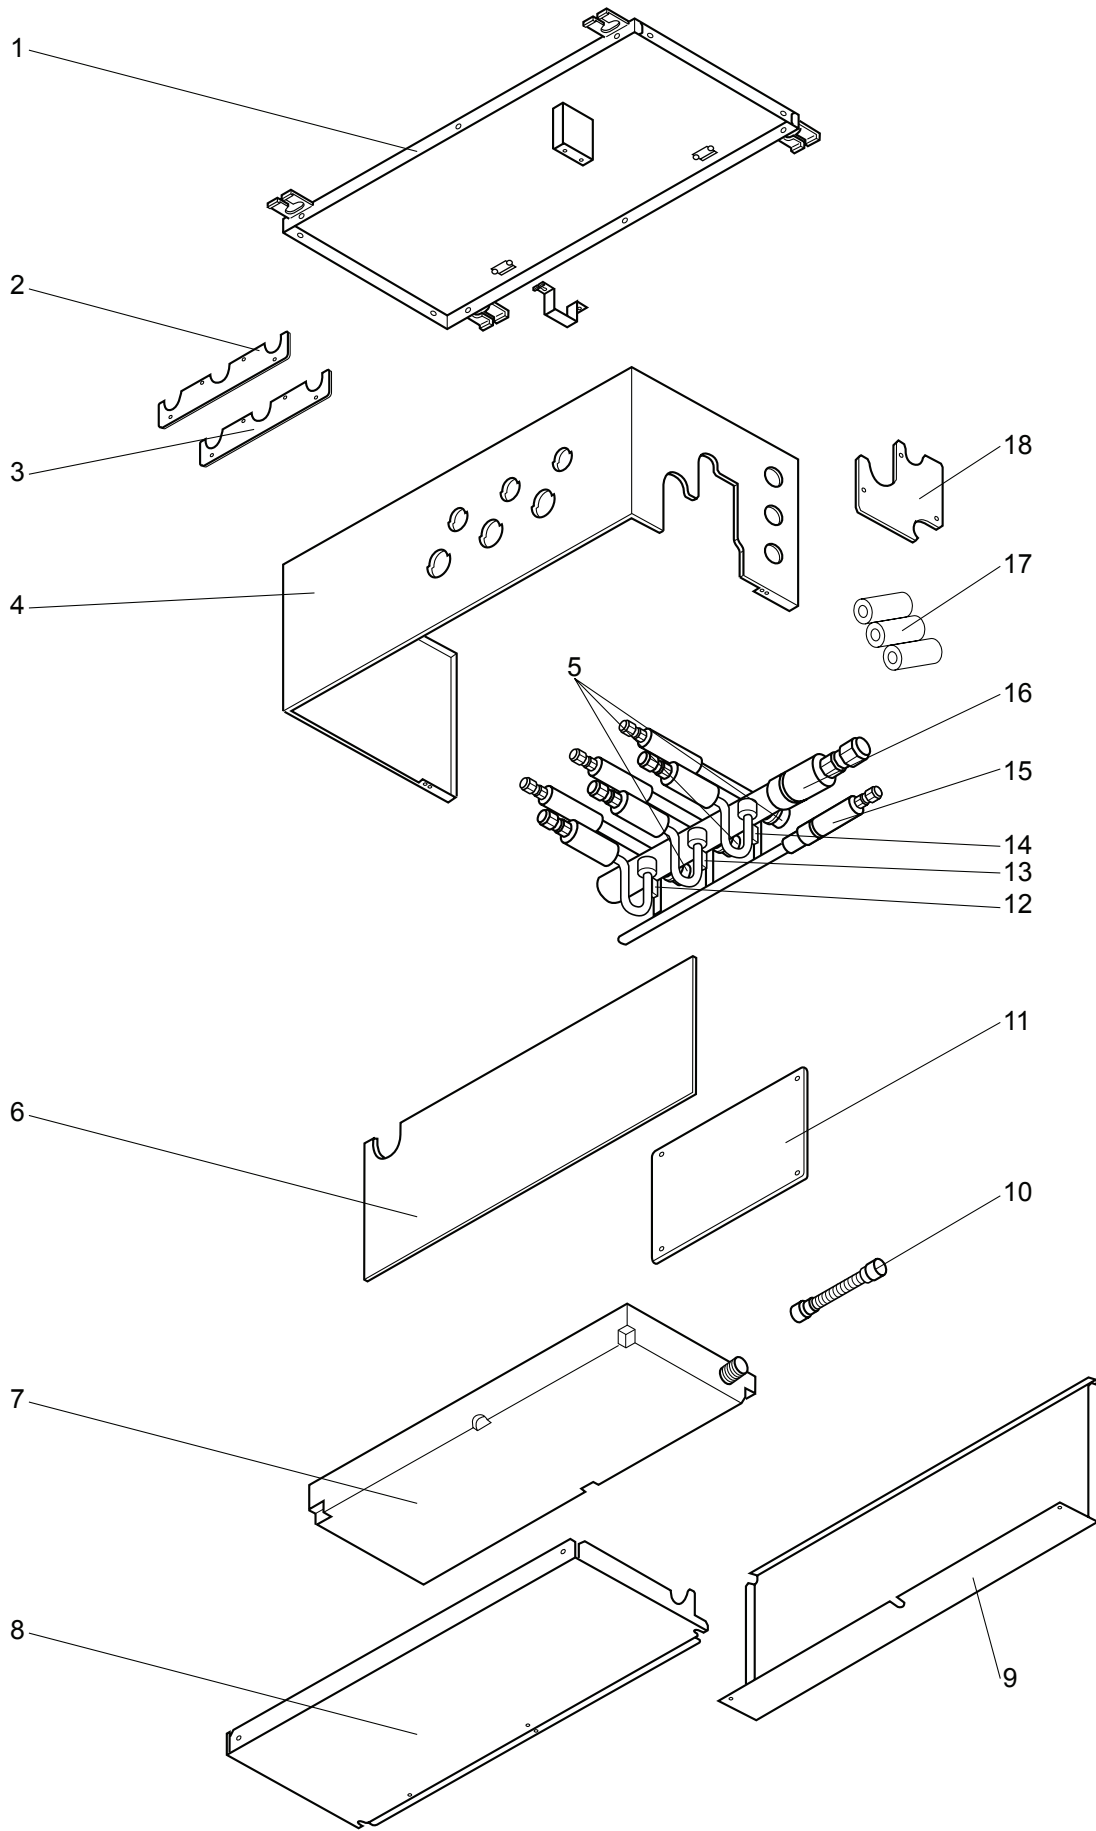

**15-3. FUNCTIONAL PARTS
BRANCH BOX : PAC-AK30BC**

Part numbers that are circled are not shown in the figure.

No.	Part No.	Part Name	Specification	Q'ty/set		Remarks	Wiring Diagram Symbol	Recommended Q'ty
					PAC-AK30BC			
1	T7W E04 641	TOP PANEL			1			
2	T7W E06 689	COVER-L			1			
3	T7W E08 689	COVER-G			1			
4	T7W E14 661	SIDE PANEL			1			
5	R01 E16 242	LEV COIL			3		LEV-A-C	
6	-	SEPARATOR			1	(RG02N539G06)		
7	T7W E18 529	DRAIN PAN			1			
8	T7W E01 669	UNDER PANEL			1			
9	T7W E04 689	CONTROLLER COVER			1			
10	T7W E01 527	DRAIN HOSE			1			
11	R01 H48 310	CONTROLLER BOARD			1		B.C	
12	T7W E38 202	THERMISTOR-A			1		TH-A	
13	T7W E39 202	THERMISTOR-B			1		TH-B	
14	T7W E40 202	THERMISTOR-C			1		TH-C	
15	T7W E14 401	LEV ASSY			1			
16	T7W E02 419	HEADER-G ASSY			1			
17	T7W E00 660	PIPE COVER (SET)			1			
18	T7W E09 689	COVER-U			1			
①9	T7W E14 716	TERMINAL BLOCK	3P(S1, S2, S3)		1		TB2B	
②0	T7W E23 716	TERMINAL BLOCK	3P(S1, S2, S3)		3		TB3A-C	
②1	R01 E02 239	FUSE	250V 6.3A		1		F1