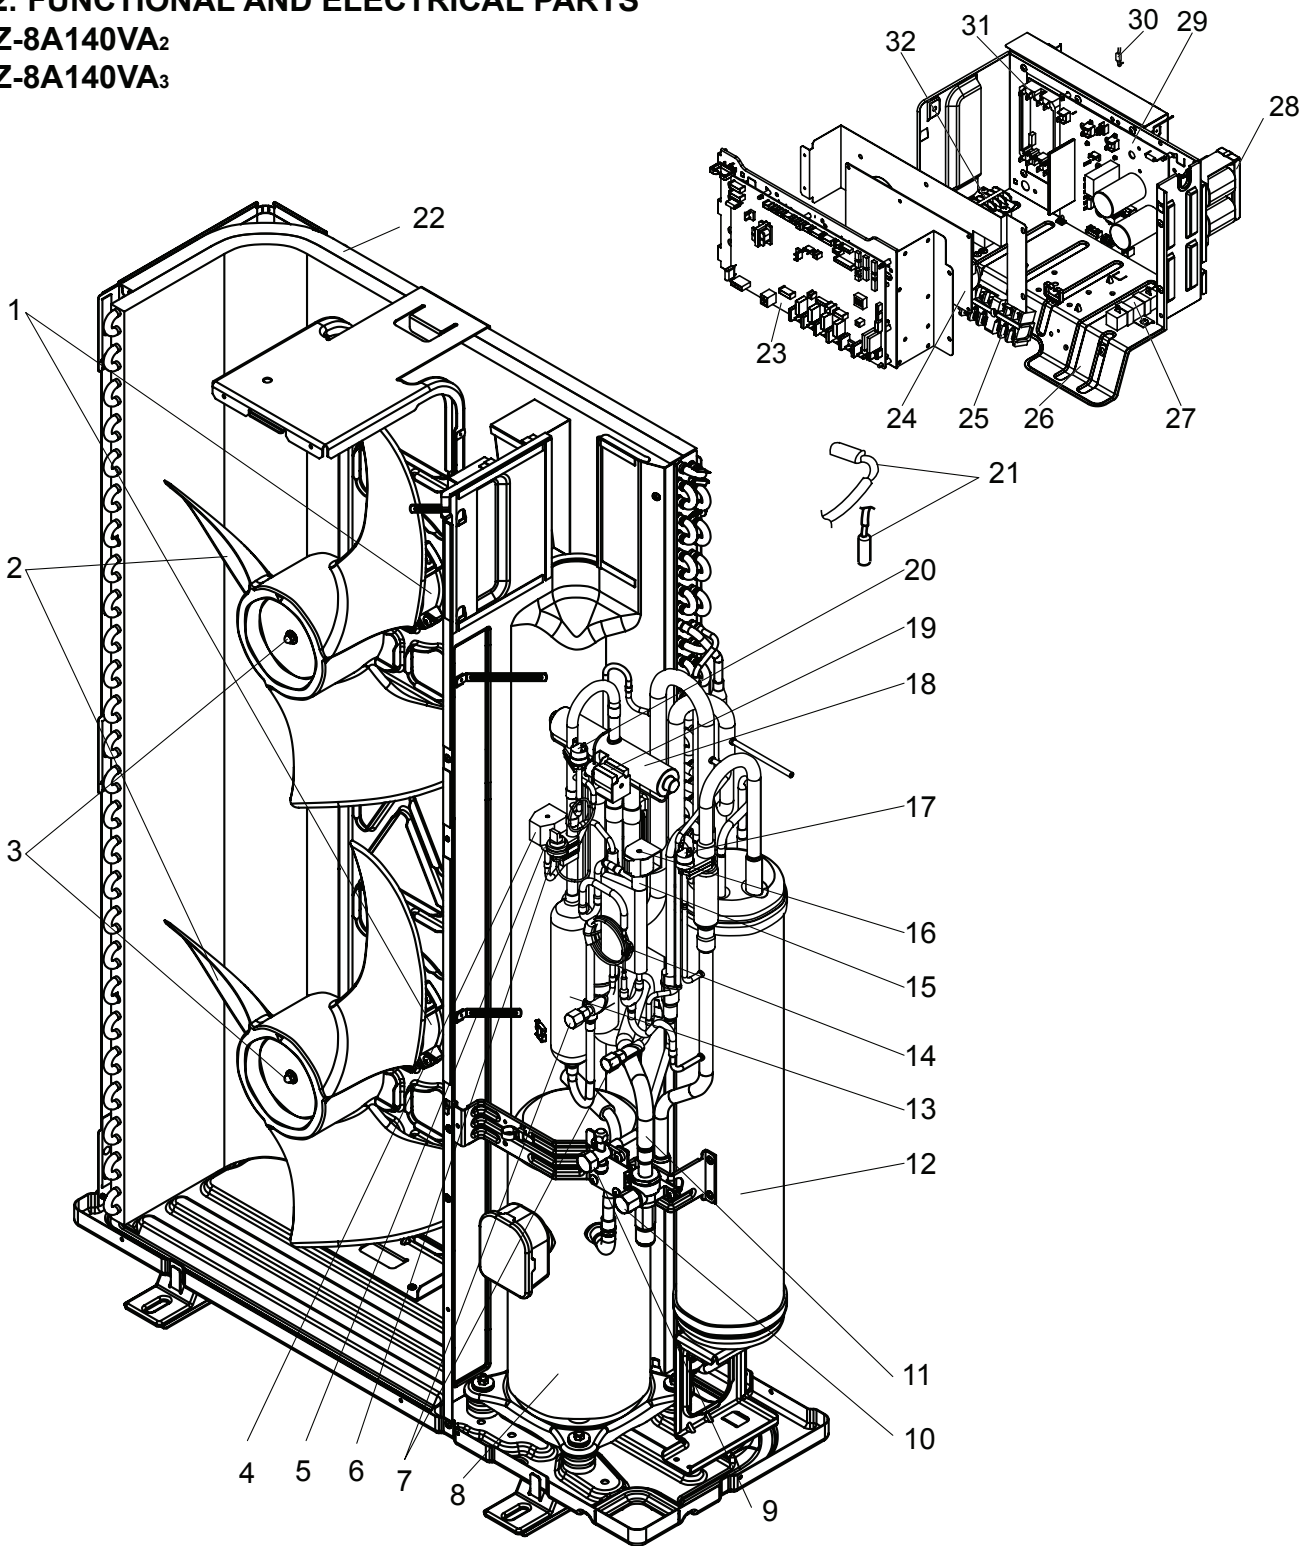

16-2. FUNCTIONAL AND ELECTRICAL PARTS

MXZ-8A140VA₂

MXZ-8A140VA₃

No.	RoHS	Part No.	Part Name	Specification	Q'ty/set		Remarks	Wiring Diagram Symbol	Recommended Q'ty
					MXZ-8A140 VA₂	VA₃			
1	G	R01 E44 221	FAN MOTOR		2			MF1, MF2	
	G	T7W E27 763	FAN MOTOR			2		MF1, MF2	
2	G	R01 E08 115	PROPELLER FAN		2	2			
3	G	R01 E09 097	NUT		2	2			
4	G	T7W E32 242	SOLENOID VALVE COIL		1			SV1	
	G	T7W E38 242	SOLENOID VALVE COIL			1		SV1