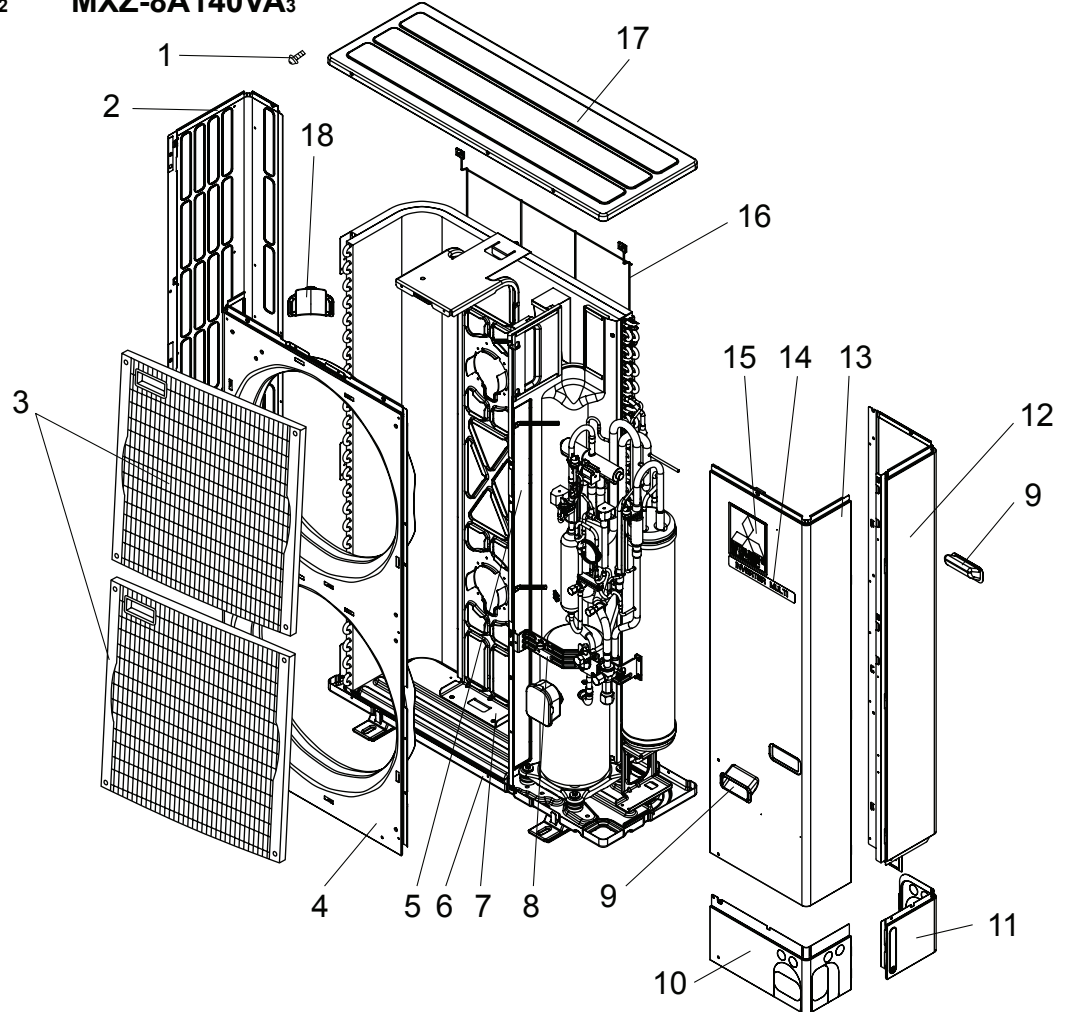

16-1. STRUCTURAL PARTS

MXZ-8A140VA₂ MXZ-8A140VA₃

No.	RoHS	Part No.	Part Name	Specification	Q'ty/set	Remarks (Drawing No.)	Wiring Diagram Symbol	Recom- mended Q'ty
					MXZ-8A140VA_{2/3}			
1	G	-	F.ST SCREW	(5×10)	38	(DG12F536H10)		
2	G	T7W E03 662	SIDE PANEL (L)		1			
3	G	T7W E03 691	FAN GRILLE		2			
4	G	T7W E06 667	FRONT PANEL		1			
5	G	-	SEPARATOR		1	(BK00C143G99)		
6	G	R01 E31 686	BASE ASSY		1			
7	G	R01 E27 130	MOTOR SUPPORT		1			
8	G	-	VALVE BED ASSY		1	(BK00C142G15)		
9	G	R01 E01 655	HANDLE		2			
10	G	R01 E13 658	COVER PANEL (FRONT)		1			
11	G	R01 E11 658	COVER PANEL (REAR)		1			
12	G	R01 E32 661	SIDE PANEL (R)		1			
13	G	T7W E08 668	SERVICE PANEL		1			
14	G	-	LABEL (BRAND)		1	(JG79C259H01)		
15	G	-	LABEL (MITSUBISHI)		1	(DG79R130H01)		
16	G	R01 E07 698	REAR GUARD		1			
17	G	R01 E14 641	TOP PANEL		1			
18	G	R01 E02 655	HANDLE		1