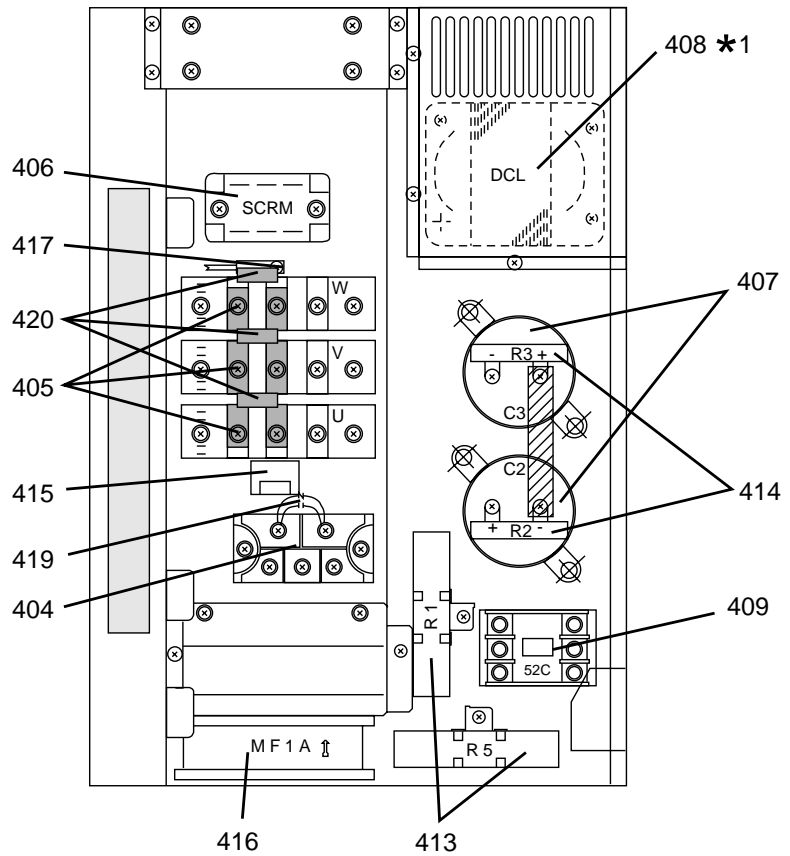

SERVICE PARTS LIST FOR MITSUBISHI ELECTRIC PACKAGED AIR-CONDITIONERS

Series PURY-YMF-B

REVISED
Jul. 2003

INDEX

PURY-200YMF-B

PURY-250YMF-B

PURY-200YMF-B
PURY-250YMF-B

EXTERNAL PARTS

PURY-200YMF-B
PURY-250YMF-B

FUNCTIONAL PARTS

PURY-200YMF-B
 PURY-250YMF-B

CONTROL BOX PARTS

*1: It may be needed to process the hole for attaching parts into the metal plate of Control box.