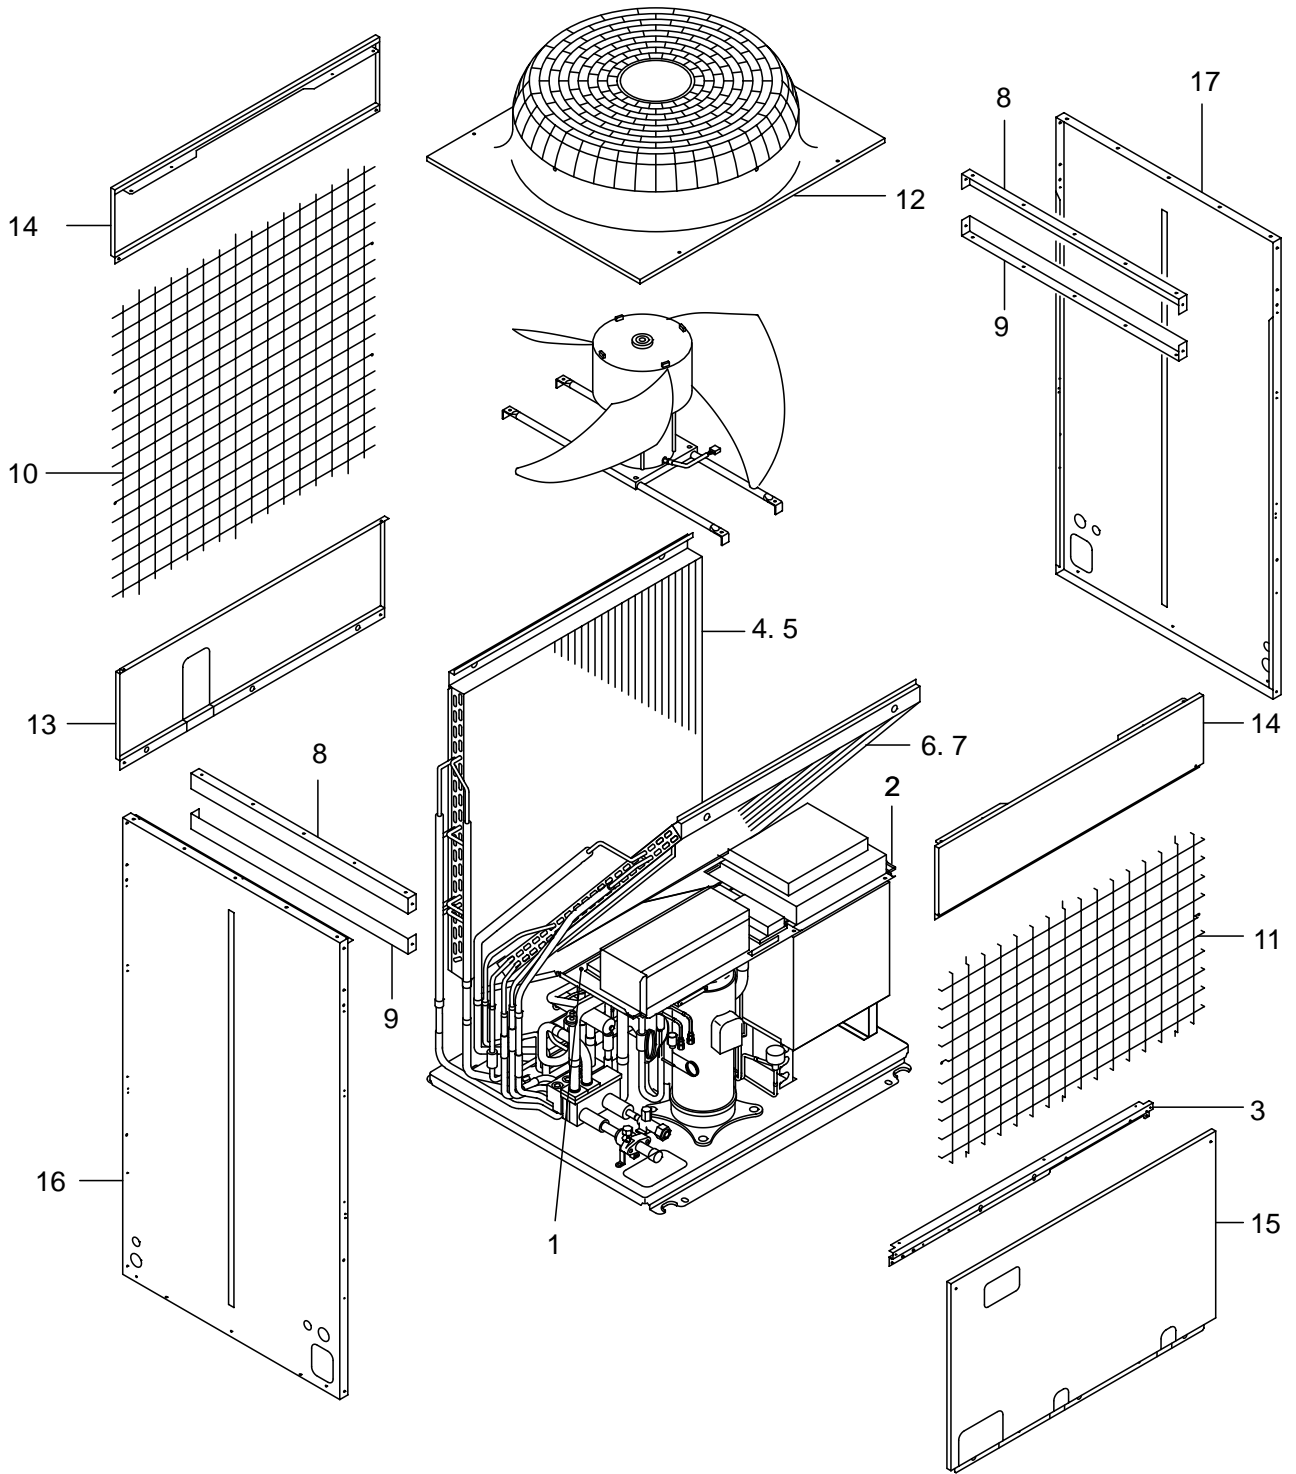

SERVICE PARTS LIST FOR MITSUBISHI ELECTRIC PACKAGED AIR-CONDITIONERS

Series PURY-YMF-B

REVISED
Jul. 2003

INDEX

PURY-200YMF-B

PURY-250YMF-B

PURY-200YMF-B
PURY-250YMF-B

EXTERNAL PARTS

PURY-200YMF-B
PURY-250YMF-B

FUNCTIONAL PARTS

PURY-200YMF-B
 PURY-250YMF-B

CONTROL BOX PARTS

*1: It may be needed to process the hole for attaching parts into the metal plate of Control box.