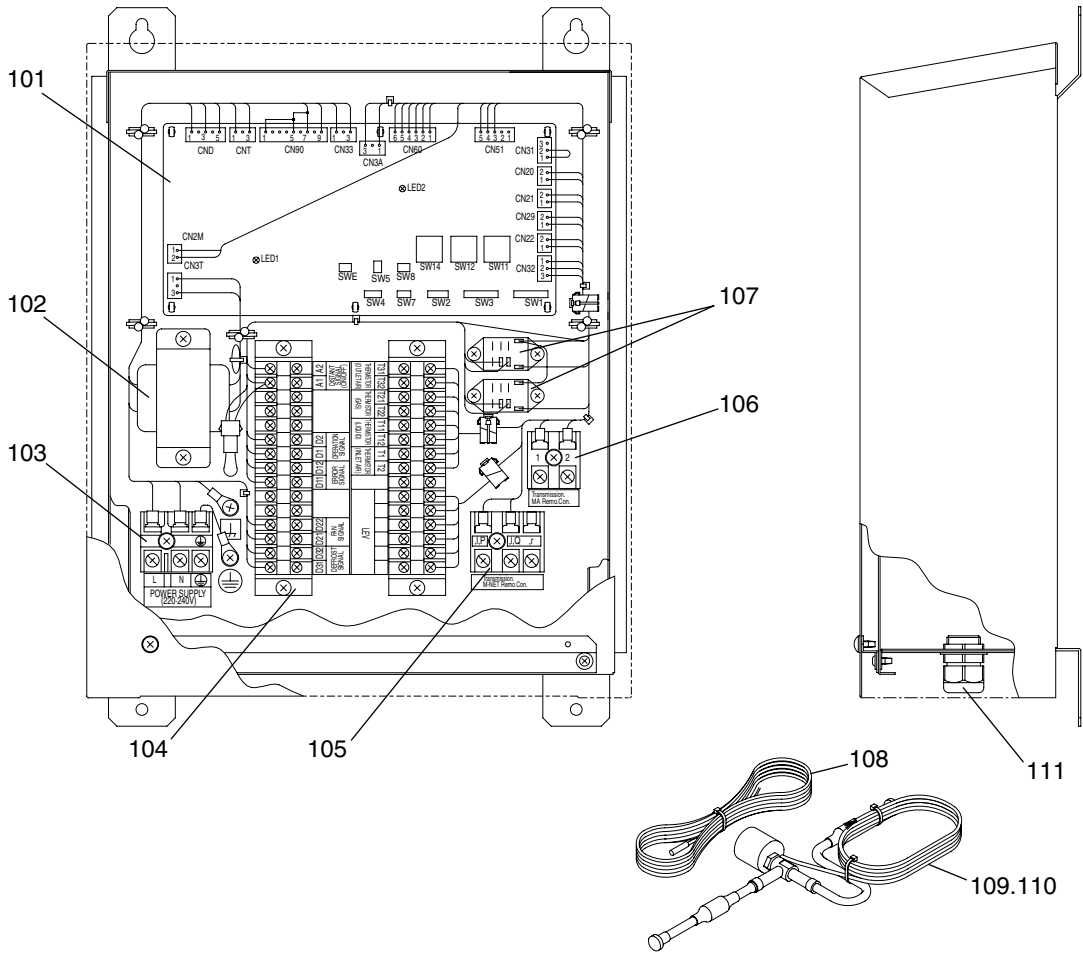

SERVICE PARTS LIST FOR MITSUBISHI ELECTRIC PACKAGED AIR-CONDITIONERS

Series : AHU CONTROLLER

Nov. 2006

BWE06360

INDEX
PAC-AH125M-H
PAC-AH140M-H
PAC-AH250M-H

PAC-AH125M-H
 PAC-AH140M-H
 PAC-AH250M-H

FUNCTIONAL PARTS

No.	Part No.	G : RoHS Apply Only W : RoHS Apply by Running Change		Spec.	PAC-AH125M-H	PAC-AH140M-H	PAC-AH250M-H	Dwg. No.	Price	Revision History
		Part Name								
101	R61 021 280	G	PCA board	AHU	1	1	1	KE00D204G03		
102	R61 004 260	G	Transformer	240V/23.2V-1.1A	1	1	1	P715419X01		
103	R63 A64 246	G	Terminal block		1	1	1	P436129X01		
104	R61 006 246	G	Terminal block	BTB15C15	2	2	2	P436184X01		
105	R61 003 246	G	Terminal block		1	1	1	BG00R200G45		
106	R61 004 246	G	Terminal block		1	1	1	BG00R200G15		
107	R63 925 963	G	Relay	LY2F	2	2	2	S421003H06		
108	R63 Y20 201	G	Thermistor	M66	4	4	4	P418023X01		
109	R63 Y18 401	G	Linear expansion valve assy	INS.125M	1		2	W661193G02		
110	R63 Y19 401	G	Linear expansion valve assy	INS.140M		1		W661193G03		
111	R63 Y03 122	G	Lock nut	13.5 BS4	5	5	5	P695110X01		