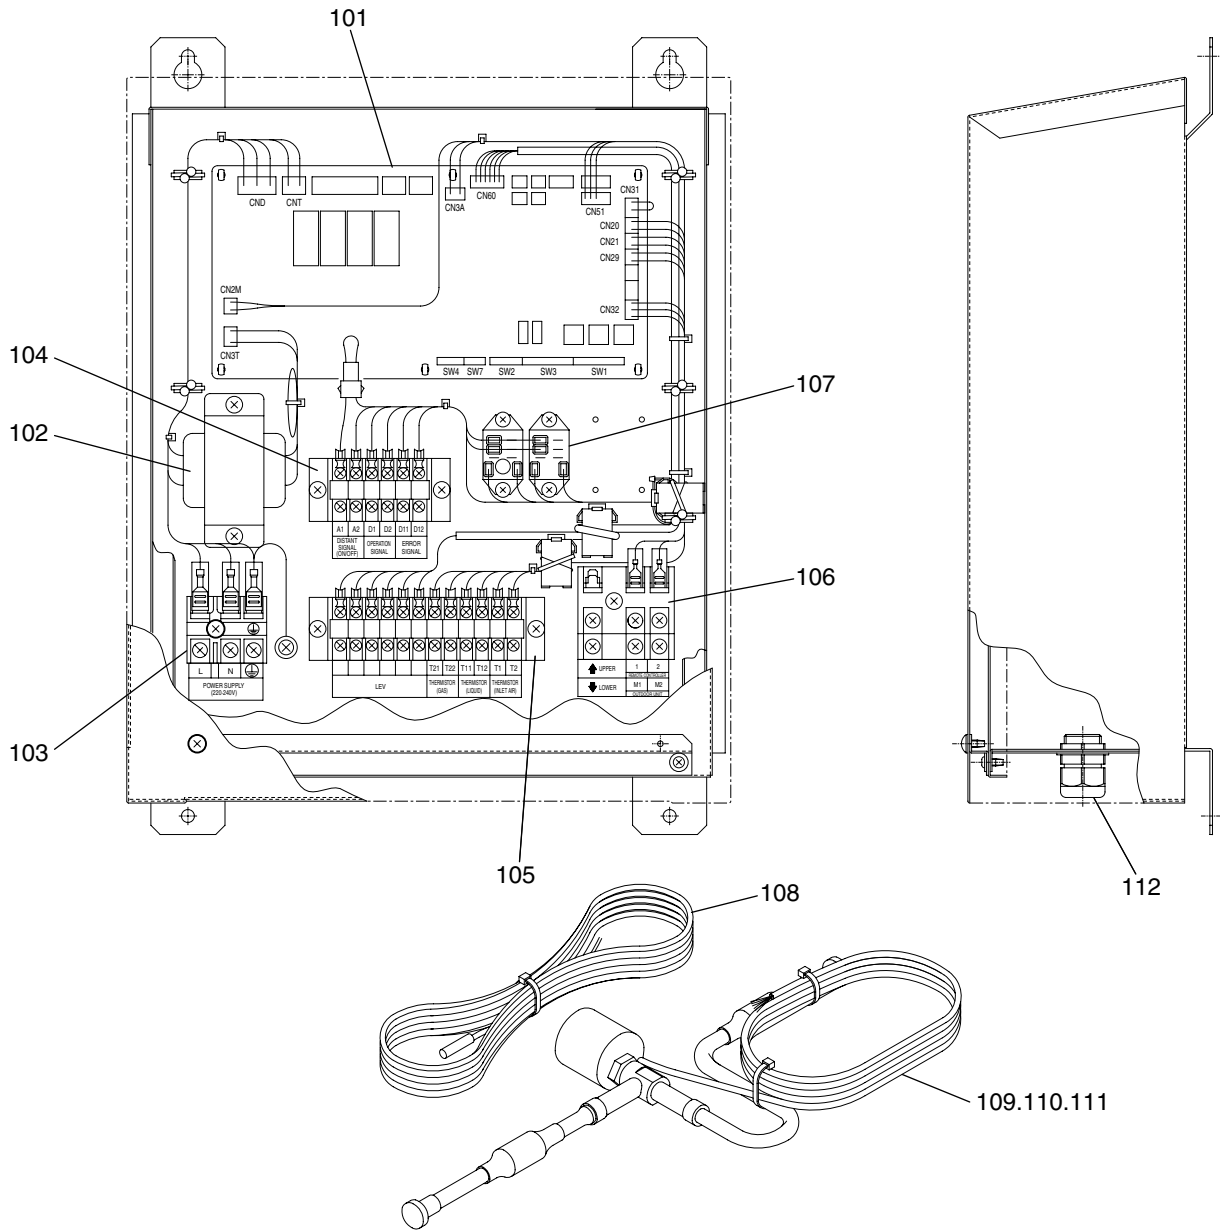

SERVICE PARTS LIST FOR MITSUBISHI ELECTRIC PACKAGED AIR-CONDITIONERS

Series : AHU CONTROLLER

REVISED

July 2007

BWE0504C

INDEX
PAC-AH63M-G
PAC-AH125M-G
PAC-AH140M-G
PAC-AH250M-G

No.	Part No.	RoHS Compliant : G		Spec.	PAC-AH63M-G	PAC-AH125M-G	PAC-AH140M-G	PAC-AH250M-G	Dwg. No.	Price	Revision History
		Part Name									
101	R63 Y68 281	G	PCA board	AHU	1	1	1	1	W254682G38		C
102	R61 004 260	G	Transformer	240V/23.2V-1.1A	1	1	1	1	P715419X01		C
103	R63 A64 246	G	Terminal block		1	1	1	1	P436129X01		C
104	R63 901 951	G	Terminal block	BTB15C06	1	1	1	1	S436004H06		C
105	R63 Y09 246	G	Terminal block	BTB15C12	1	1	1	1	S436004H12		C
106	R63 336 246	G	Terminal block		1	1	1	1	P436114X03		C
107	R63 925 963	G	Relay	LY2F	2	2	2	2	S421003H06		C
108	R63 Y20 201	G	Thermistor	M66	3	3	3	3	P418023X01		C
109	R63 Y17 401	G	Linear expansion valve assy	INS.63M	1				W661193G01		C
110	R63 Y18 401	G	Linear expansion valve assy	INS.125M		1		2	W661193G02		C
111	R63 Y19 401	G	Linear expansion valve assy	INS.140M			1		W661193G03		C
112	R63 Y03 122	G	Lock nut	13.5 BS4	5	5	5	5	P695110X01		C