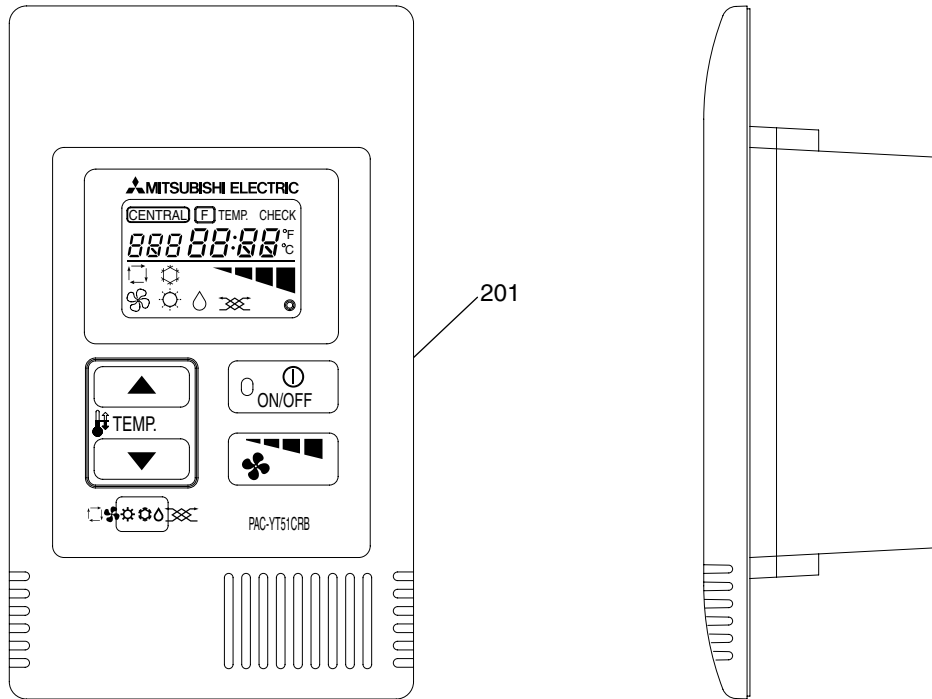

SERVICE PARTS LIST FOR MITSUBISHI ELECTRIC AIR-CONDITIONER NETWORK SYSTEM

Series : SIMPLE MA CONTROLLER

REVISED

Oct. 2009

BWE0639A

INDEX
PAC-YT51CRA-F PAC-YT51CRB-J

No.	Part No.	G : RoHS Apply Only W : RoHS Apply by Running Change		Spec.	PAC-YT51CRA-F					Dwg. No.	Price	Revision History
			Part Name									
101	R61 Y38 304	G	Simple MA controller	PAC-YT51CRA-F	1					W636322G06		
102	R61 042 304	G	Cover assy		1					P972235X01		A

No.	Part No.	G : RoHS Apply Only W : RoHS Apply by Running Change		Spec.	PAC-YT51CRB-J					Dwg. No.	Price	Revision History
			Part Name									
201	R61 014 304	G	Simple MA controller	PAC-YT51CRB-J	1					W636322G10		
202	R61 043 304	G	Cover assy		1					P972234X01		A