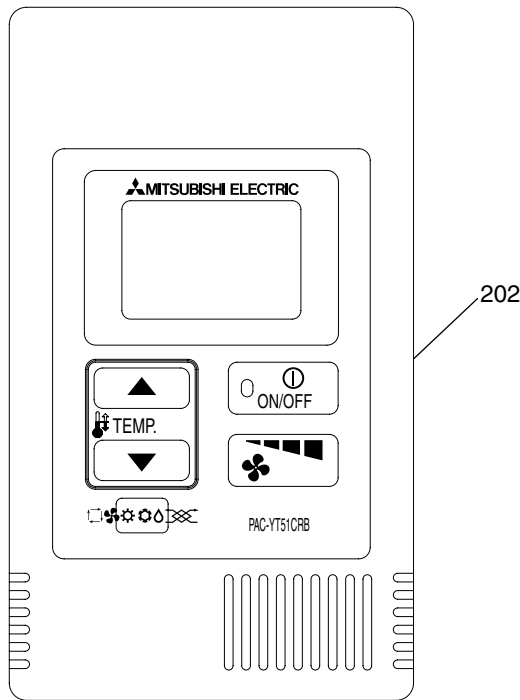

SERVICE PARTS LIST FOR MITSUBISHI ELECTRIC AIR-CONDITIONER NETWORK SYSTEM

Series : SIMPLE MA CONTROLLER

REVISED

Oct. 2009

BWE0639A

INDEX
PAC-YT51CRA-F PAC-YT51CRB-J

No.	Part No.	G : RoHS Apply Only W : RoHS Apply by Running Change		Spec.	PAC-YT51CRA-F					Dwg. No.	Price	Revision History
			Part Name									
101	R61 Y38 304	G	Simple MA controller	PAC-YT51CRA-F	1					W636322G06		
102	R61 042 304	G	Cover assy		1					P972235X01		A

No.	Part No.	G : RoHS Apply Only W : RoHS Apply by Running Change		Spec.	PAC-YT51CRB-J					Dwg. No.	Price	Revision History
			Part Name									
201	R61 014 304	G	Simple MA controller	PAC-YT51CRB-J	1					W636322G10		
202	R61 043 304	G	Cover assy		1					P972234X01		A