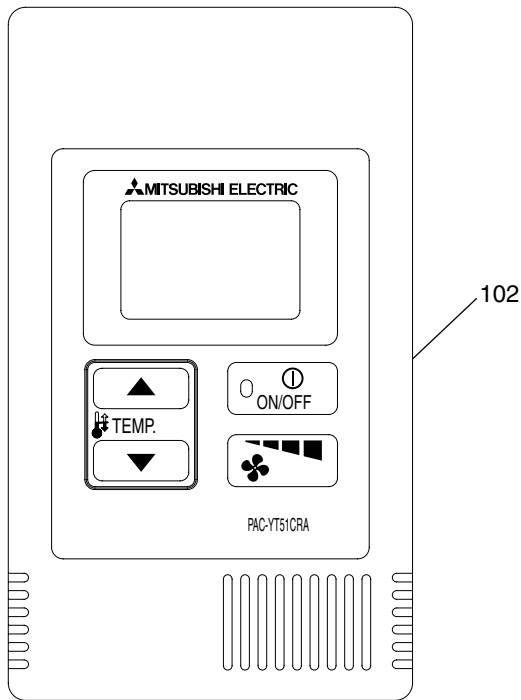

SERVICE PARTS LIST FOR MITSUBISHI ELECTRIC AIR-CONDITIONER NETWORK SYSTEM

Series : SIMPLE MA CONTROLLER

REVISED

Oct. 2009

BWE0639A

INDEX
PAC-YT51CRA-F PAC-YT51CRB-J

No.	Part No.	G : RoHS Apply Only W : RoHS Apply by Running Change		Spec.	PAC-YT51CRA-F					Dwg. No.	Price	Revision History
			Part Name									
101	R61 Y38 304	G	Simple MA controller	PAC-YT51CRA-F	1					W636322G06		
102	R61 042 304	G	Cover assy		1					P972235X01		A

No.	Part No.	G : RoHS Apply Only W : RoHS Apply by Running Change		Spec.	PAC-YT51CRB-J					Dwg. No.	Price	Revision History
			Part Name									
201	R61 014 304	G	Simple MA controller	PAC-YT51CRB-J	1					W636322G10		
202	R61 043 304	G	Cover assy		1					P972234X01		A