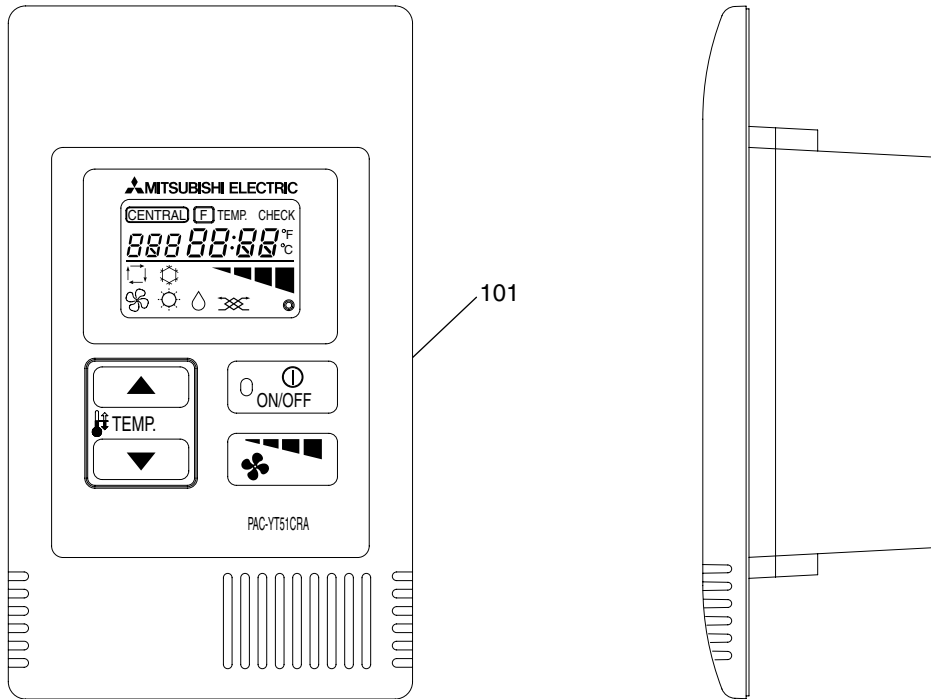

SERVICE PARTS LIST FOR MITSUBISHI ELECTRIC AIR-CONDITIONER NETWORK SYSTEM

Series : SIMPLE MA CONTROLLER

REVISED

Oct. 2009

BWE0639A

INDEX
PAC-YT51CRA-F PAC-YT51CRB-J

No.	Part No.	G : RoHS Apply Only W : RoHS Apply by Running Change		Spec.	PAC-YT51CRA-F					Dwg. No.	Price	Revision History
			Part Name									
101	R61 Y38 304	G	Simple MA controller	PAC-YT51CRA-F	1					W636322G06		
102	R61 042 304	G	Cover assy		1					P972235X01		A

No.	Part No.	G : RoHS Apply Only W : RoHS Apply by Running Change		Spec.	PAC-YT51CRB-J					Dwg. No.	Price	Revision History
			Part Name									
201	R61 014 304	G	Simple MA controller	PAC-YT51CRB-J	1					W636322G10		
202	R61 043 304	G	Cover assy		1					P972234X01		A