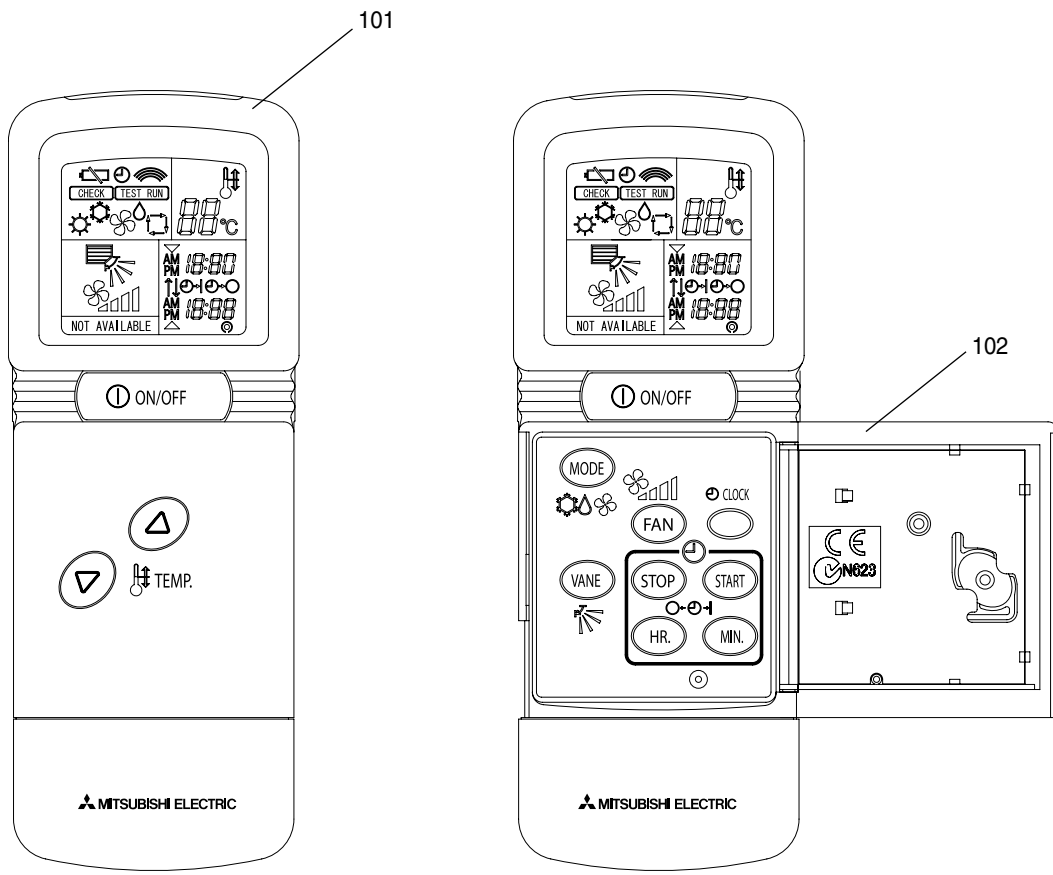

# **SERVICE PARTS LIST FOR MITSUBISHI ELECTRIC AIR-CONDITIONER NETWORK SYSTEM**

**Series : WIRELESS REMOTE CONTROLLER**

**July 2006**

**BWE06180**

<b>INDEX</b>
<b>PAR-FL31MA-E</b>

No.	Part No.	RoHS Compliant : G		Spec.	PAR-FL31MA-E					Dwg. No.	Price	Revision History
		Part Name										
101	R61 Y32 304	Wireless remote controller		PAR-FL31MA-E	1					W267104G05		
102	R61 Y05 077	Front door			1					W876021G05		