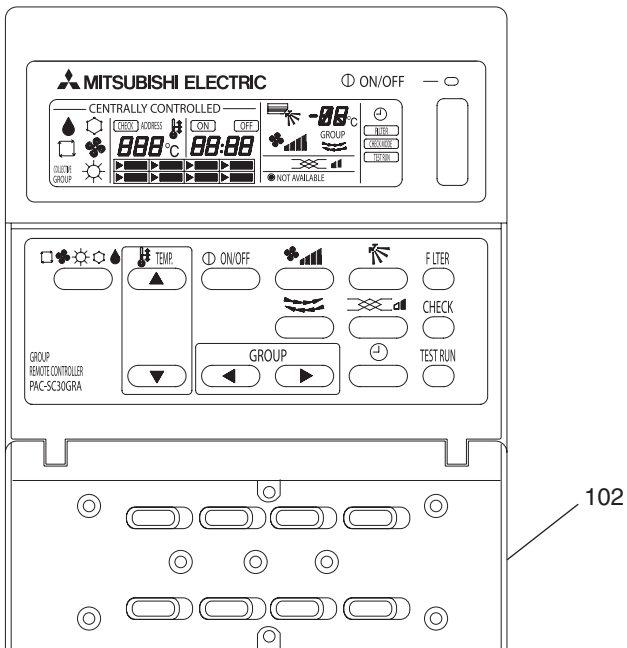

SERVICE PARTS LIST FOR MITSUBISHI ELECTRIC AIR-CONDITIONER NETWORK SYSTEM

Series : GROUP REMOTE CONTROLLER

Mar. 2011

BWE10270

INDEX
PAC-SC30GRA-J

No.	Part No.	G : RoHS Apply Only W : RoHS Apply by Running Change		Spec.	PAC-SC30GRA-J						Dwg. No.	Notes for the models	Revision info.
			Part Name										
101	R61 047 304	G	Group remote controller	Pure white	1						KF00C037G05		
102	R61 021 652	G	Cover assy	Pure white	1						P972229X01		
103	R61 003 076	G	Lower case	Pure white	1						P972236X01		
104	R63 J03 495	G	Room name sheet		1						P718744X01		