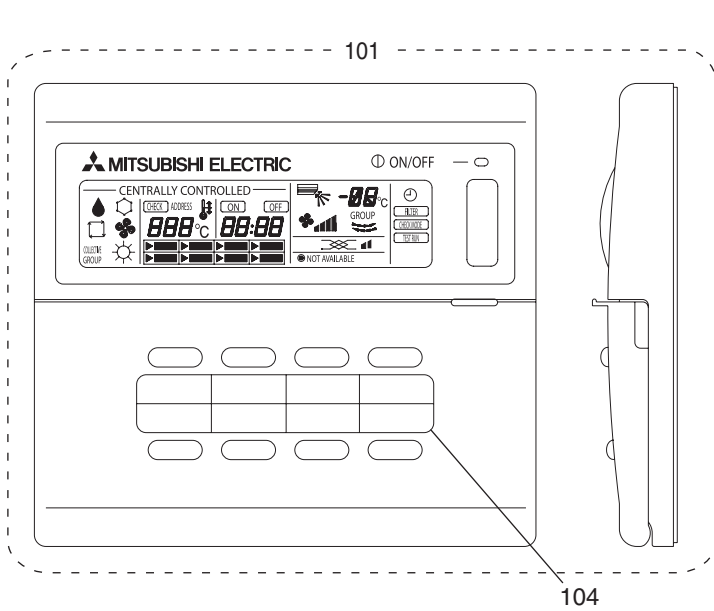

SERVICE PARTS LIST FOR MITSUBISHI ELECTRIC AIR-CONDITIONER NETWORK SYSTEM

Series : GROUP REMOTE CONTROLLER

Mar. 2011

BWE10270

INDEX
PAC-SC30GRA-J

No.	Part No.	G : RoHS Apply Only W : RoHS Apply by Running Change		Spec.	PAC-SC30GRA-J						Dwg. No.	Notes for the models	Revision info.
			Part Name										
101	R61 047 304	G	Group remote controller	Pure white	1						KF00C037G05		
102	R61 021 652	G	Cover assy	Pure white	1						P972229X01		
103	R61 003 076	G	Lower case	Pure white	1						P972236X01		
104	R63 J03 495	G	Room name sheet		1						P718744X01		