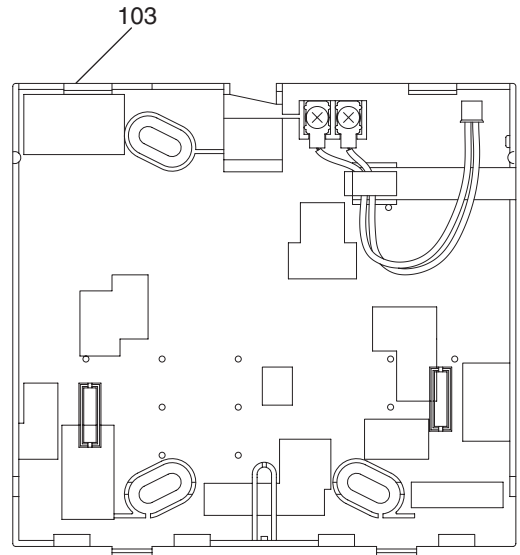

SERVICE PARTS LIST FOR MITSUBISHI ELECTRIC AIR-CONDITIONER NETWORK SYSTEM

Series : GROUP REMOTE CONTROLLER

Mar. 2011

BWE10270

INDEX
PAC-SC30GRA-J

No.	Part No.	G : RoHS Apply Only W : RoHS Apply by Running Change		Spec.	PAC-SC30GRA-J						Dwg. No.	Notes for the models	Revision info.
			Part Name										
101	R61 047 304	G	Group remote controller	Pure white	1						KF00C037G05		
102	R61 021 652	G	Cover assy	Pure white	1						P972229X01		
103	R61 003 076	G	Lower case	Pure white	1						P972236X01		
104	R63 J03 495	G	Room name sheet		1						P718744X01		