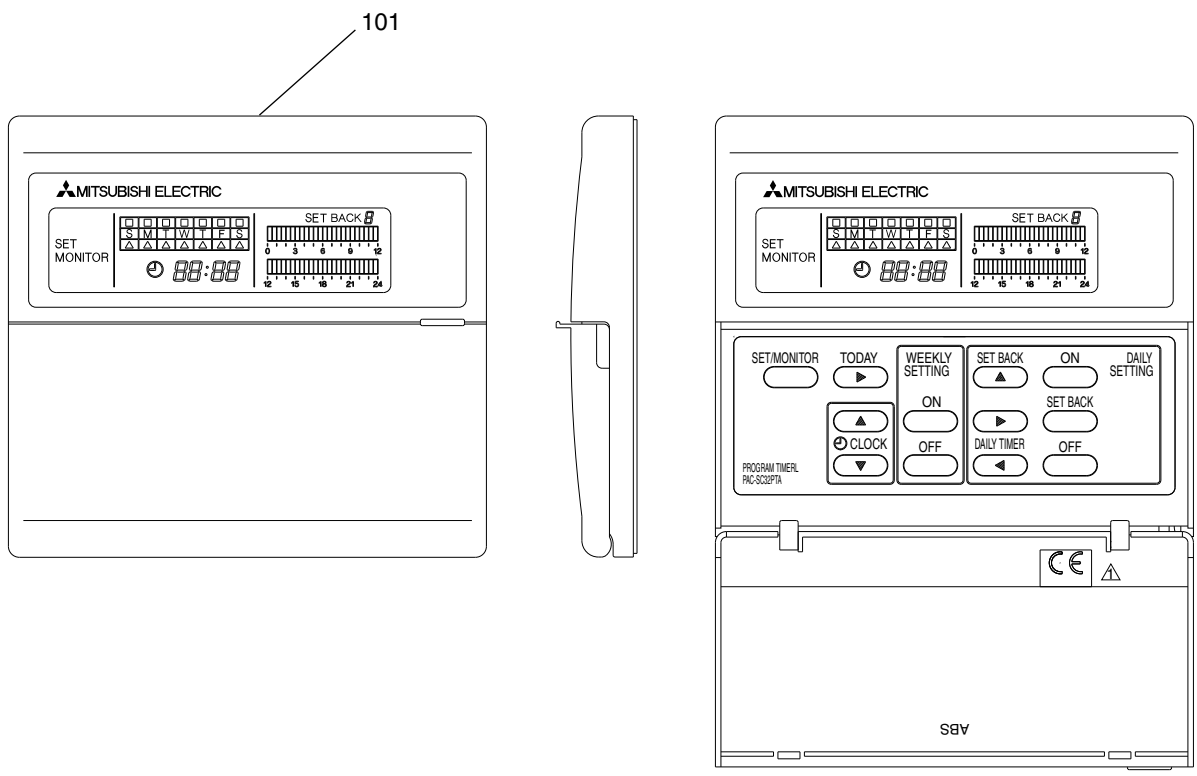

SERVICE PARTS LIST FOR MITSUBISHI ELECTRIC AIR-CONDITIONER NETWORK SYSTEM

Series : PROGRAM TIMER

June 2006

BWE06120

INDEX
PAC-SC32PTA-E

No.	Part No.	RoHS Compliant : G		Spec.	PAC-SC32PTA-E						Dwg. No.	Price	Revision History
		Part Name											
101	R61 Y01 263	Program timer		PAC-SC32PTA-E	1						W264965G04		