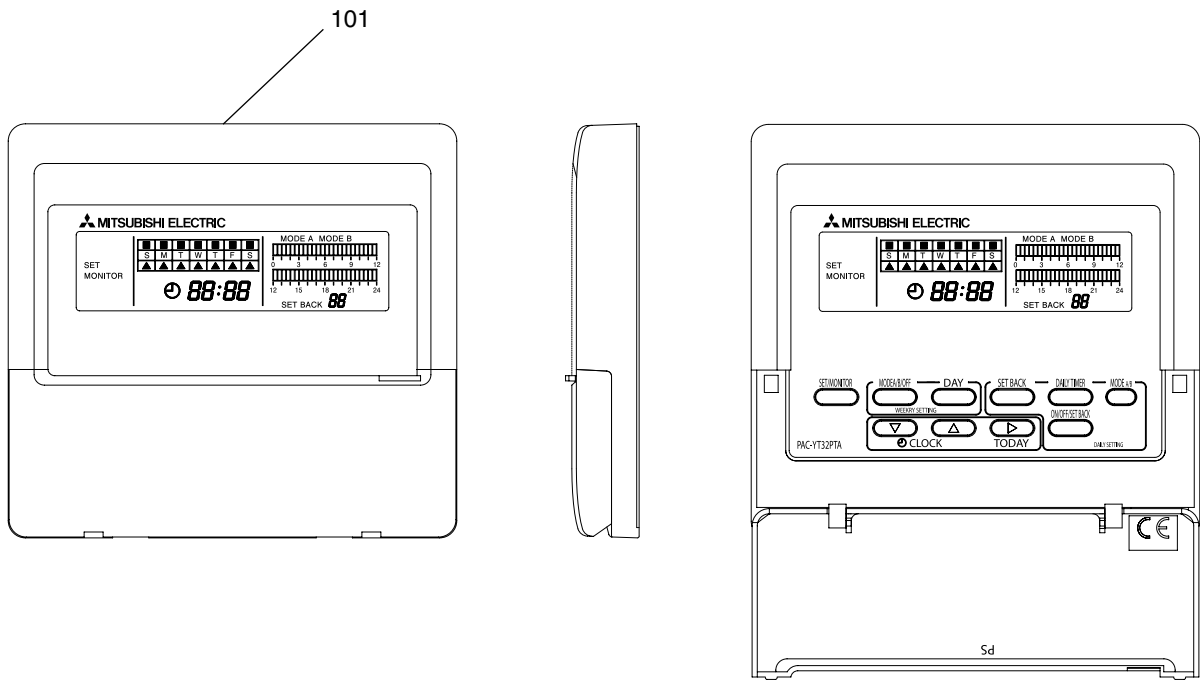

SERVICE PARTS LIST FOR MITSUBISHI ELECTRIC AIR-CONDITIONER NETWORK SYSTEM

Series : PROGRAM TIMER

Aug. 2006

BWE06230

INDEX
PAC-YT32PTA-E

No.	Part No.	RoHS Compliant : G		Spec.	PAC-YT32PTA-E						Dwg. No.	Price	Revision History
			Part Name										
101	R61 Y03 263	G	Program timer	PAC-YT32PTA-E	1						W636324G04		