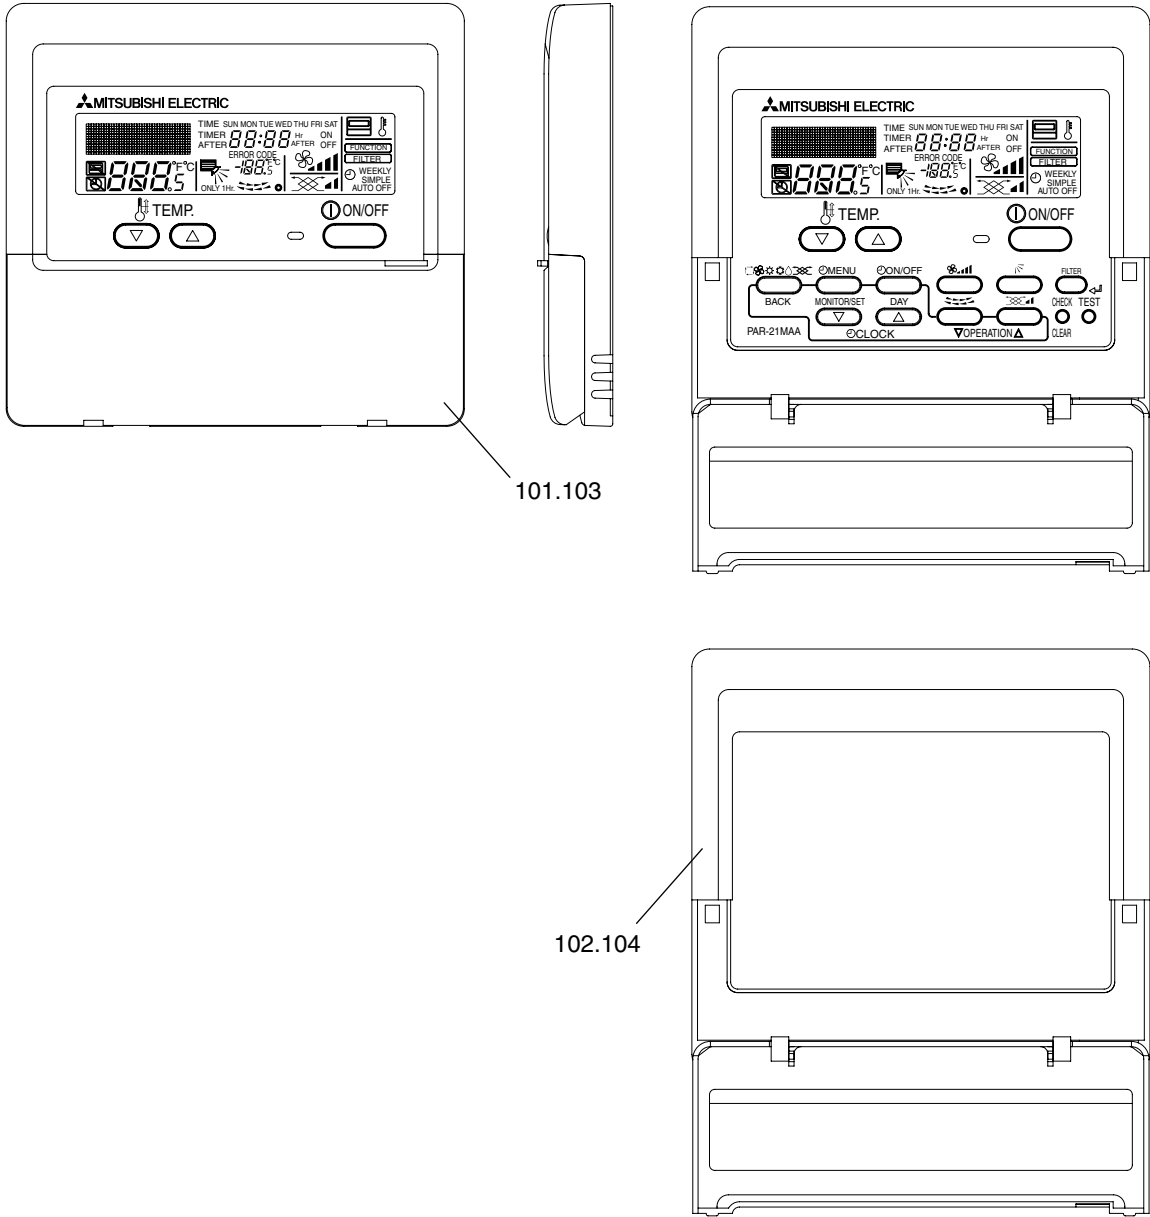

SERVICE PARTS LIST FOR MITSUBISHI ELECTRIC AIR-CONDITIONER NETWORK SYSTEM

Series : MA REMOTE CONTROLLER

REVISED

Dec.2009

BWE0642A

INDEX
PAR-21MAA-H PAR-21MAA-J

PAR-21MAA-H
PAR-21MAA-J

FUNCTIONAL PARTS

No.	Part No.	G : RoHS Apply Only W : RoHS Apply by Running Change		Spec.	PAR-21MAA-H PAR-21MAA-J				Dwg. No.	Price	Revision History
			Part Name								
101	R61 002 304	G	MA remote controller	PAR-21MAA-H	1				W267120G05		
102	R63 034 304	G	Cover assy	PAR-21MAA-H	1				P972208X01		A
103	R61 013 304	G	MA remote controller	PAR-21MAA-J	1				W267120G07		
104	R63 035 304	G	Cover assy	PAR-21MAA-J	1				P972209X01		A