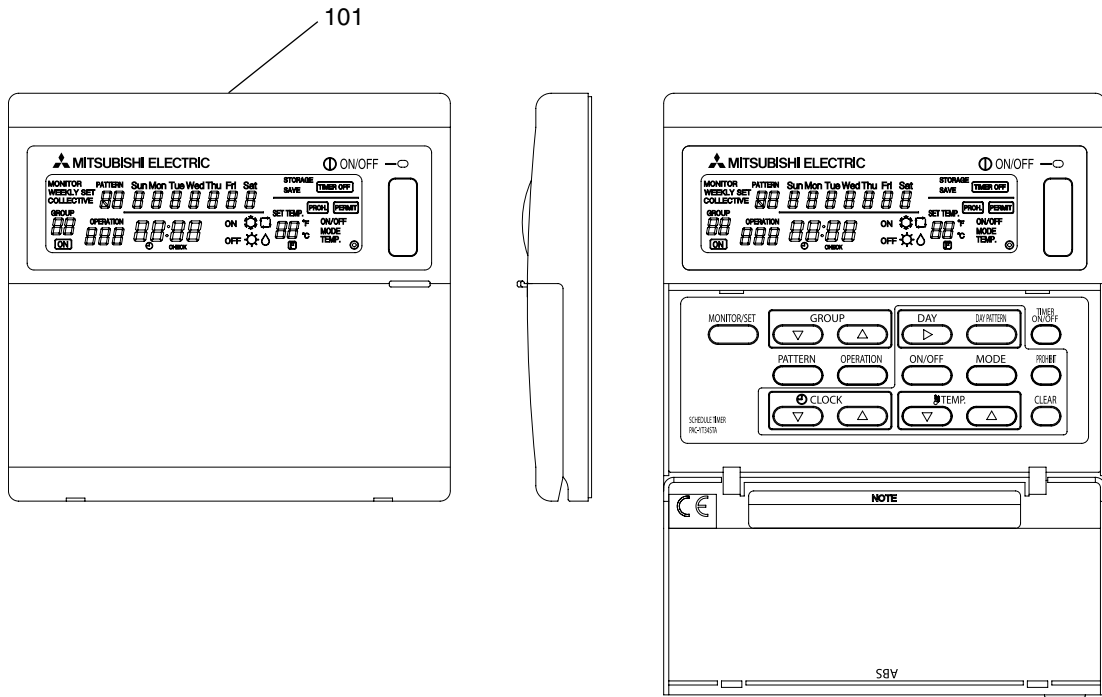

# **SERVICE PARTS LIST FOR MITSUBISHI ELECTRIC AIR-CONDITIONER NETWORK SYSTEM**

**Series : SCHEDULE TIMER**

**Aug. 2006**

**BWE06290**

<b>INDEX</b>
<b>PAC-YT34STA-F</b>

No.	Part No.	RoHS Compliant : G		Spec.	PAC-YT34STA-F						Dwg. No.	Price	Revision History
		Part Name											
101	R61 Y41 304	G	Schedule timer	PAC-YT34STA-F	1						W636331G05		