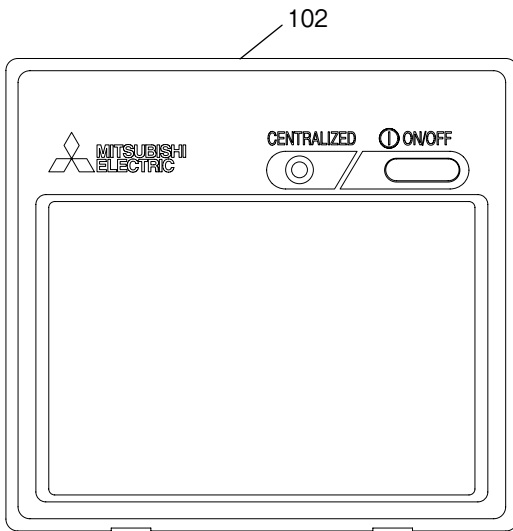

# **SERVICE PARTS LIST FOR MITSUBISHI ELECTRIC AIR-CONDITIONER NETWORK SYSTEM**

**Series : ON/OFF REMOTE CONTROLLER**

**REVISED**

**July 2009**

**BWE0630A**

<b>INDEX</b>
<b>PAC-YT40ANRA-E</b>

No.	Part No.	G : RoHS Apply Only W : RoHS Apply by Running Change		Spec.	PAC-YT40ANRA-E					Dwg. No.	Price	Revision History
			Part Name									
101	R61 Y37 304	G	ON/OFF remote controller	PAC-YT40ANRA-E	1					W267117G15		
102	R61 006 077	G	Controller cover		1					P972225X01		A
103	R63 J02 076	G	Lower case		1					P718745X01		A
104	R63 L37 495	G	Room name sheet		1					W881701G01		A