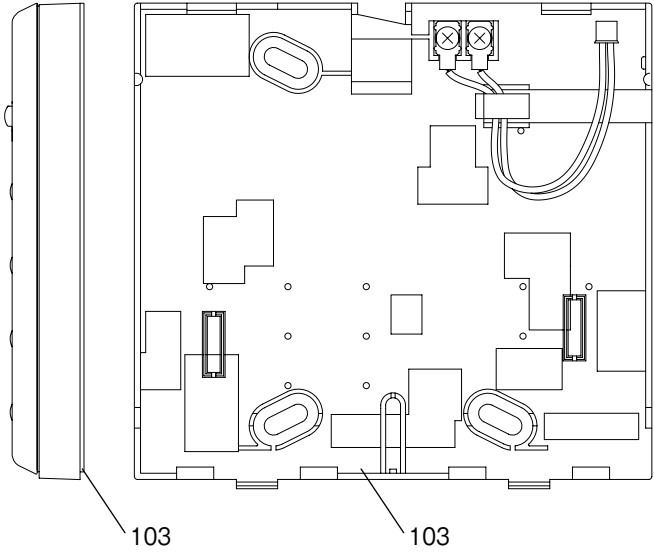

# **SERVICE PARTS LIST FOR MITSUBISHI ELECTRIC AIR-CONDITIONER NETWORK SYSTEM**

**Series : ON/OFF REMOTE CONTROLLER**

**REVISED**

**July 2009**

**BWE0630A**

<b>INDEX</b>
<b>PAC-YT40ANRA-E</b>

No.	Part No.	G : RoHS Apply Only W : RoHS Apply by Running Change		Spec.	PAC-YT40ANRA-E					Dwg. No.	Price	Revision History
			Part Name									
101	R61 Y37 304	G	ON/OFF remote controller	PAC-YT40ANRA-E	1					W267117G15		
102	R61 006 077	G	Controller cover		1					P972225X01		A
103	R63 J02 076	G	Lower case		1					P718745X01		A
104	R63 L37 495	G	Room name sheet		1					W881701G01		A