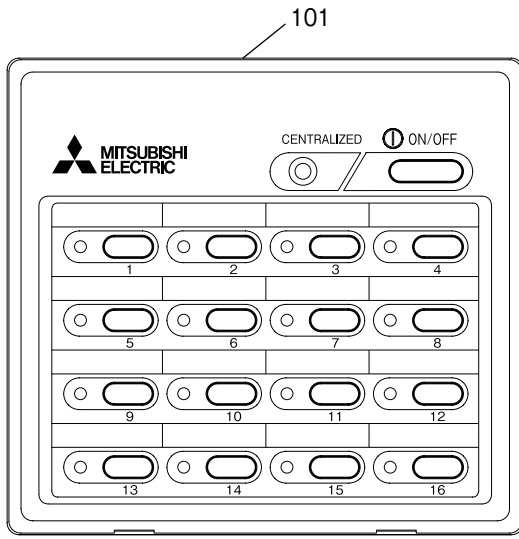

# **SERVICE PARTS LIST FOR MITSUBISHI ELECTRIC AIR-CONDITIONER NETWORK SYSTEM**

**Series : ON/OFF REMOTE CONTROLLER**

**REVISED**

**July 2009**

**BWE0630A**

<b>INDEX</b>
<b>PAC-YT40ANRA-E</b>

No.	Part No.	G : RoHS Apply Only W : RoHS Apply by Running Change		Spec.	PAC-YT40ANRA-E					Dwg. No.	Price	Revision History
			Part Name									
101	R61 Y37 304	G	ON/OFF remote controller	PAC-YT40ANRA-E	1					W267117G15		
102	R61 006 077	G	Controller cover		1					P972225X01		A
103	R63 J02 076	G	Lower case		1					P718745X01		A
104	R63 L37 495	G	Room name sheet		1					W881701G01		A