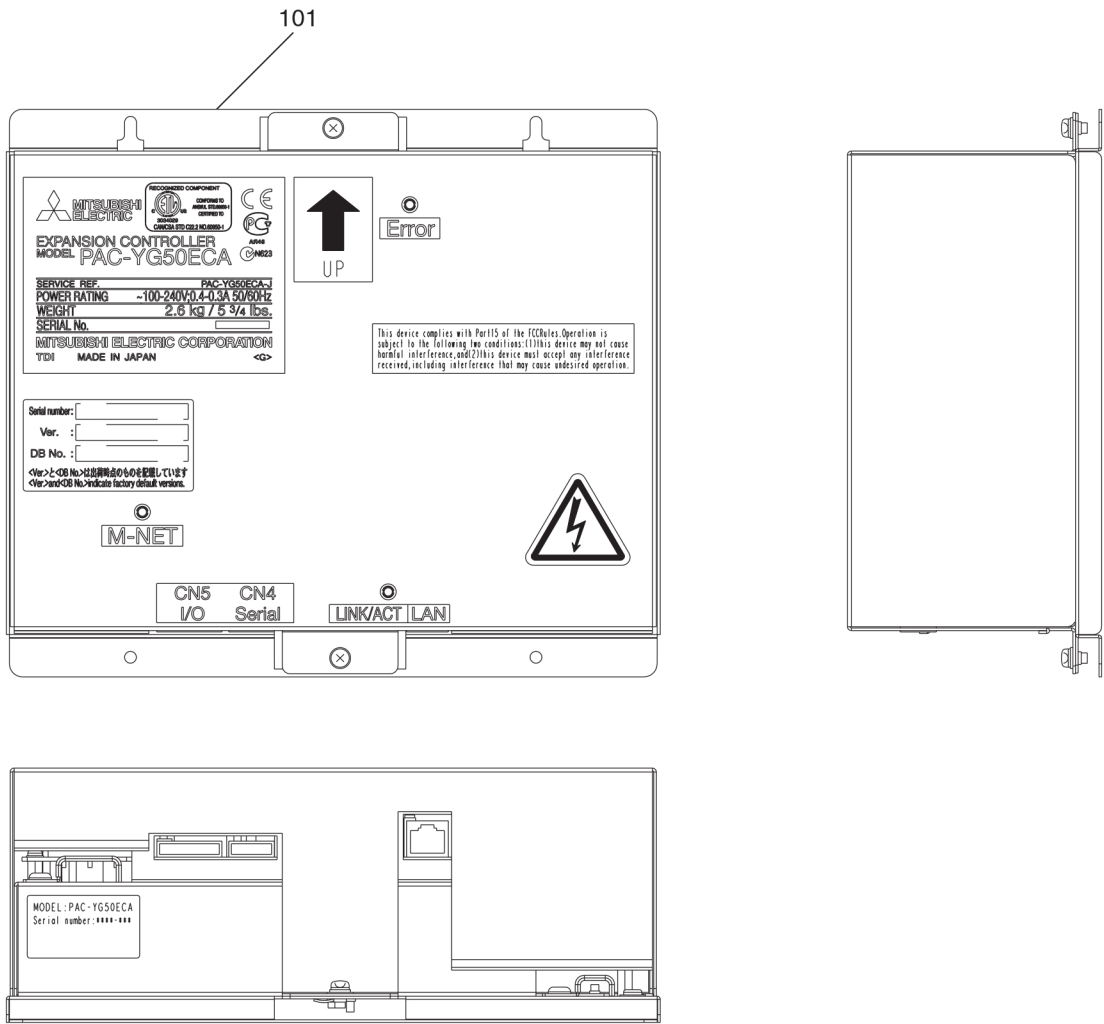

# SERVICE PARTS LIST FOR MITSUBISHI ELECTRIC AIR-CONDITIONER NETWORK SYSTEM

Series : PAC-YG50ECA-J

Expansion Controller

May 2011

BWE11090

INDEX

PAC-YG50ECA-J

No.	Part No.	G : RoHS Apply Only W : RoHS Apply by Running Change		Spec.	PAC-YG50ECA-J					Dwg. No.	Notes for the models	Revision info.
		Part Name										
101	R61 055 304	G	Expansion Controller	PAC-YG50ECA-J	1					KF00B032G01		