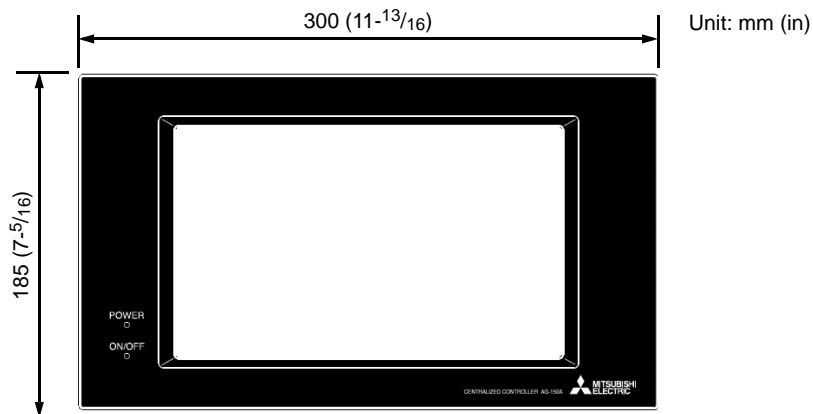

2 External Dimensions