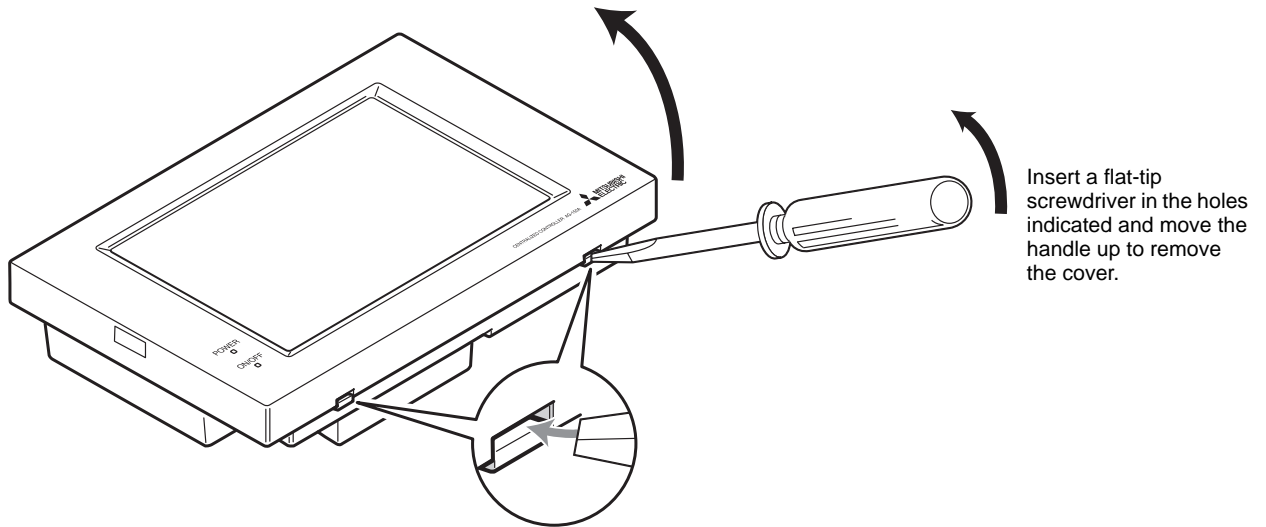

Applicable Model	Centralized Controller AG-150A
------------------	--

**Air-conditioner Network System Optional Parts
Black Surface Cover for AG-150A
PAC-YG71CBL
Installation Manual**

- Retain this manual for future reference. When the unit is reinstalled or repaired, make this manual available to those who provide these services. Make sure that the Installation Manual is passed on to any future air condition system users.

Note	This product is for exclusive use with the AG-150A unit.
-------------	--

1 Parts List

The Installation Manual and the following part are included in the package.
* Leave the cover in the package until ready to install to protect it from damage.

Name	① Black surface cover
Quantity	1
Shape	

2 External Dimensions

3 Installation

1. Remove the white surface cover from the centralized controller.

2. Fit the black surface cover on the centralized controller.