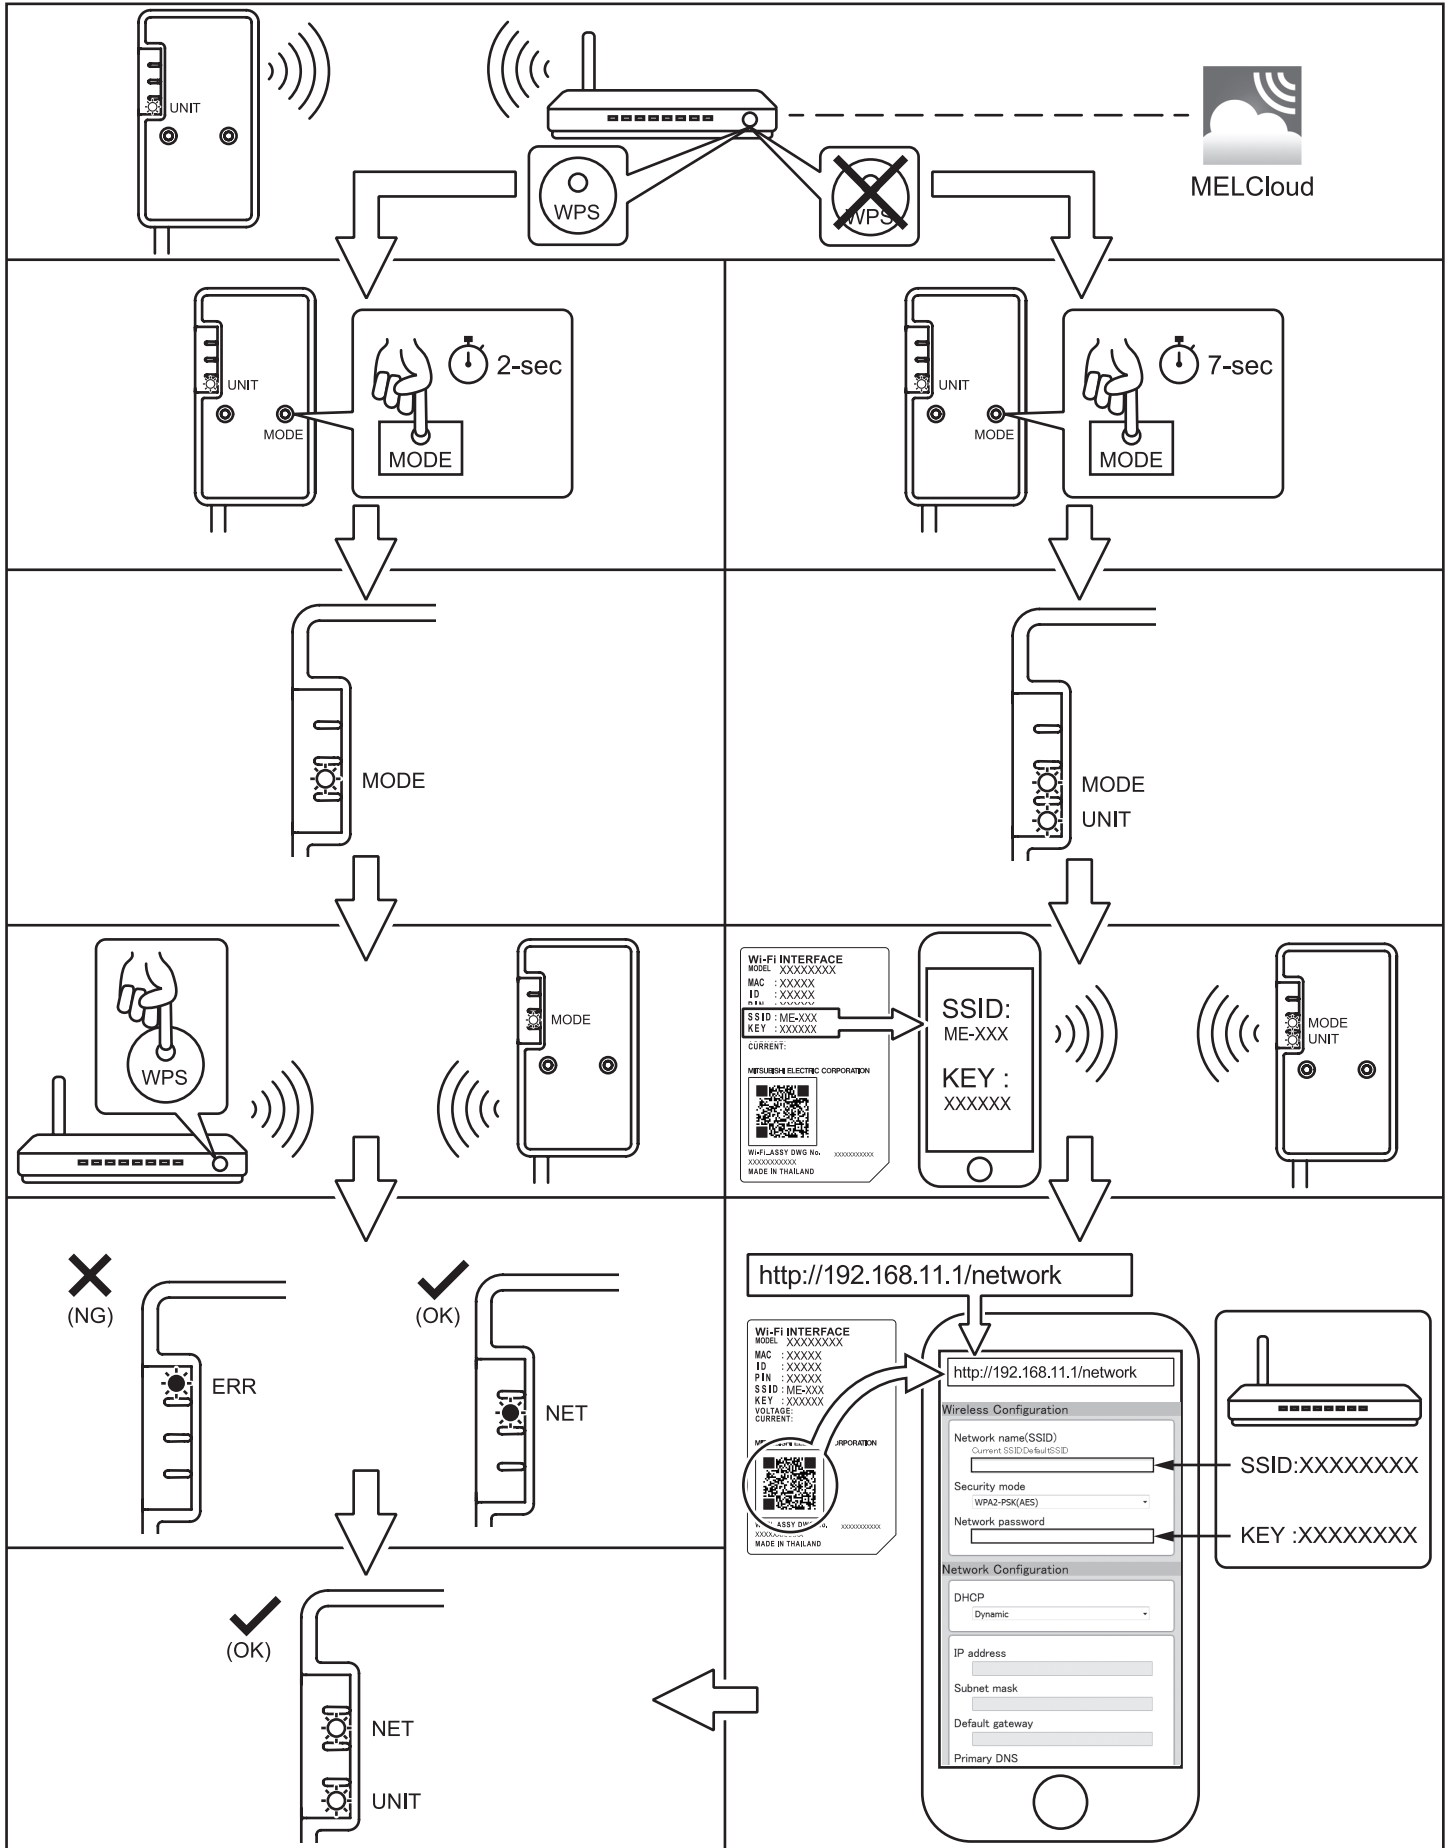

# Wi-Fi INTERFACE SETUP QUICK REFERENCE GUIDE

Before setting up, read the Safety precautions on the INSTALLATION MANUAL and INSTRUCTION BOOK.

For SETUP MANUAL and MELCloud User Manual, please go to the website below.  
http://www.melcloud.com/Support

## SETUP

 ON  Flashing

# Troubleshooting

<p>ERR: OFF NET: OFF</p> 		<p>Try pairing the Wi-Fi interface with the Router.</p>
<p>ERR: Flash (Every 0.5-sec)</p> 	 <p>IP address</p>	<p>Check DHCP settings of the Router. or Check IP address settings of the Wi-Fi interface.</p>
<p>ERR: Flash (Every 1 sec)</p> 	 <p>DNS</p>	<p>Check DNS settings of the Router. or Check DNS address settings of the Wi-Fi interface.</p>
<p>ERR: Flash (Twice every 5 sec)</p> 	 <p>Internet</p>	<p>Check if the Router is connected to the Internet.</p>
<p>MODE: Flash (Once every 5 sec)</p> 	 <p>The Wi-Fi interface is set to Access point mode</p>	<p>Push MODE switch of the Wi-Fi interface for 7 seconds. Try pairing the Router again if the Wi-Fi interface is not connected.</p>