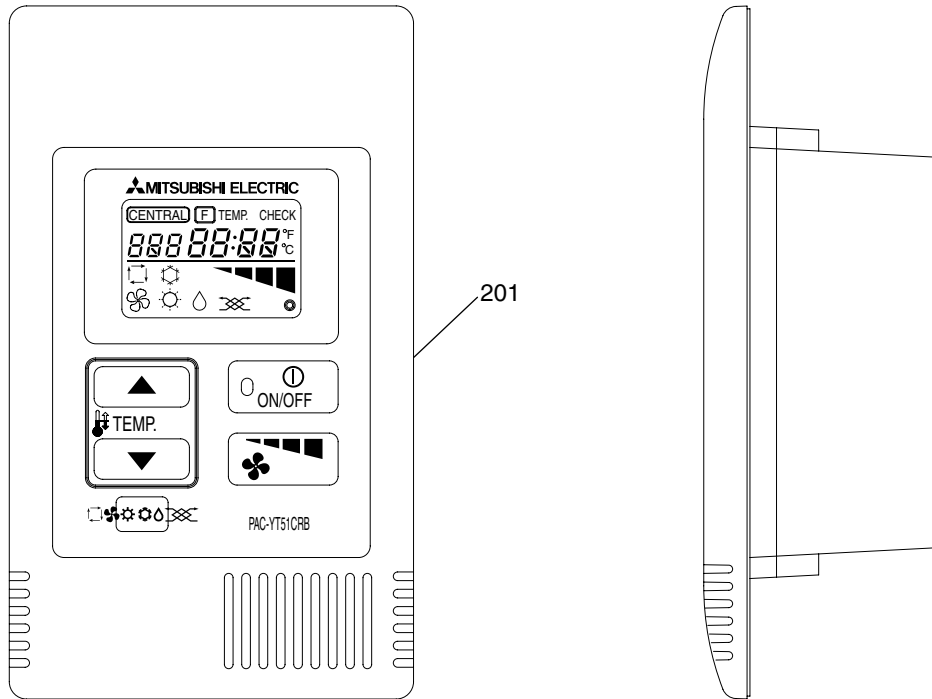

# **SERVICE PARTS LIST FOR MITSUBISHI ELECTRIC AIR-CONDITIONER NETWORK SYSTEM**

**Series : SIMPLE MA CONTROLLER**

**REVISED**

**Oct. 2009**

**BWE0639A**

<b>INDEX</b>
<b>PAC-YT51CRA-F PAC-YT51CRB-J</b>

No.	Part No.	G : RoHS Apply Only W : RoHS Apply by Running Change		Spec.	PAC-YT51CRA-F					Dwg. No.	Price	Revision History
			Part Name									
101	R61 Y38 304	G	Simple MA controller	PAC-YT51CRA-F	1					W636322G06		
102	R61 042 304	G	Cover assy		1					P972235X01		A

No.	Part No.	G : RoHS Apply Only W : RoHS Apply by Running Change		Spec.	PAC-YT51CRB-J				Dwg. No.	Price	Revision History
			Part Name								
201	R61 014 304	G	Simple MA controller	PAC-YT51CRB-J	1				W636322G10		
202	R61 043 304	G	Cover assy		1				P972234X01		A