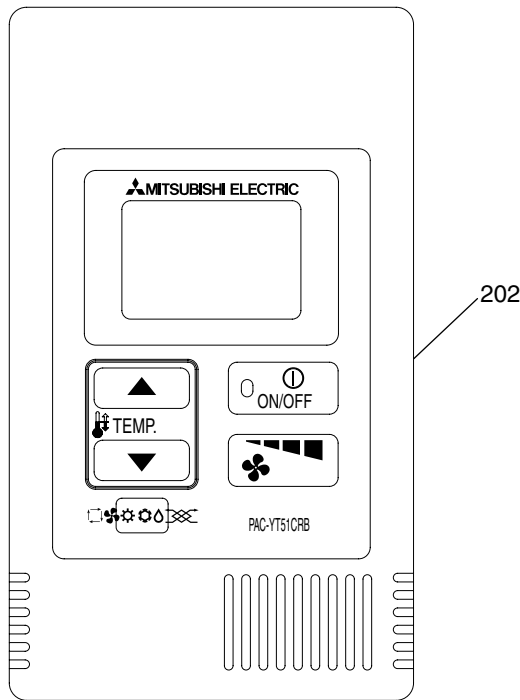

# **SERVICE PARTS LIST FOR MITSUBISHI ELECTRIC AIR-CONDITIONER NETWORK SYSTEM**

**Series : SIMPLE MA CONTROLLER**

**REVISED**

**Oct. 2009**

**BWE0639A**

<b>INDEX</b>
<b>PAC-YT51CRA-F PAC-YT51CRB-J</b>

No.	Part No.	G : RoHS Apply Only W : RoHS Apply by Running Change		Spec.	PAC-YT51CRA-F					Dwg. No.	Price	Revision History
			Part Name									
101	R61 Y38 304	G	Simple MA controller	PAC-YT51CRA-F	1					W636322G06		
102	R61 042 304	G	Cover assy		1					P972235X01		A

No.	Part No.	G : RoHS Apply Only W : RoHS Apply by Running Change		Spec.	PAC-YT51CRB-J				Dwg. No.	Price	Revision History
			Part Name								
201	R61 014 304	G	Simple MA controller	PAC-YT51CRB-J	1				W636322G10		
202	R61 043 304	G	Cover assy		1				P972234X01		A