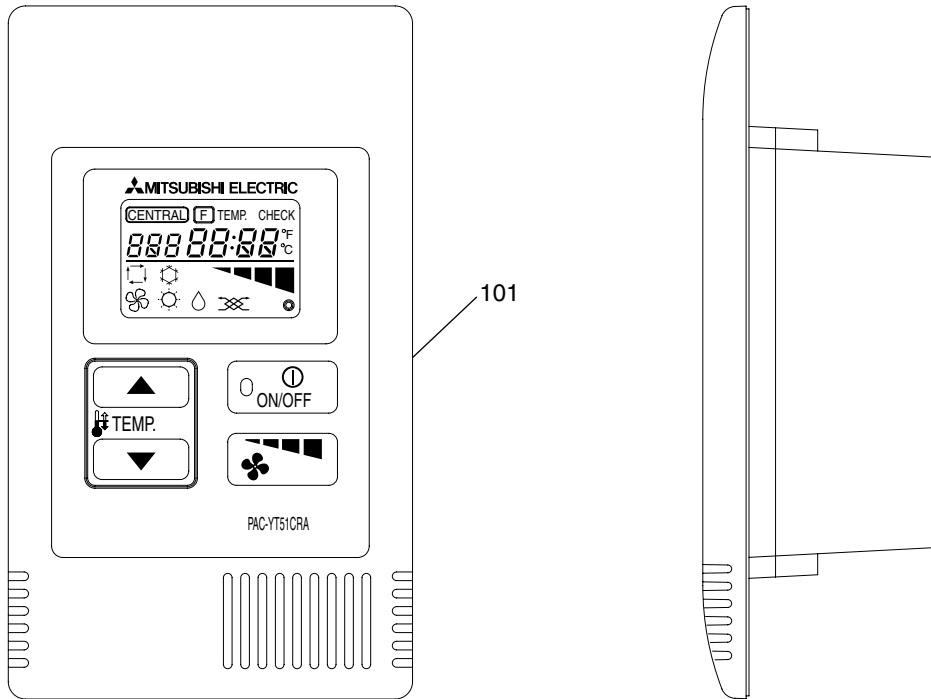

# **SERVICE PARTS LIST FOR MITSUBISHI ELECTRIC AIR-CONDITIONER NETWORK SYSTEM**

**Series : SIMPLE MA CONTROLLER**

**REVISED**

**Oct. 2009**

**BWE0639A**

<b>INDEX</b>
<b>PAC-YT51CRA-F PAC-YT51CRB-J</b>

No.	Part No.	G : RoHS Apply Only W : RoHS Apply by Running Change		Spec.	PAC-YT51CRA-F					Dwg. No.	Price	Revision History
			Part Name									
101	R61 Y38 304	G	Simple MA controller	PAC-YT51CRA-F	1					W636322G06		
102	R61 042 304	G	Cover assy		1					P972235X01		A

No.	Part No.	G : RoHS Apply Only W : RoHS Apply by Running Change		Spec.	PAC-YT51CRB-J				Dwg. No.	Price	Revision History
			Part Name								
201	R61 014 304	G	Simple MA controller	PAC-YT51CRB-J	1				W636322G10		
202	R61 043 304	G	Cover assy		1				P972234X01		A