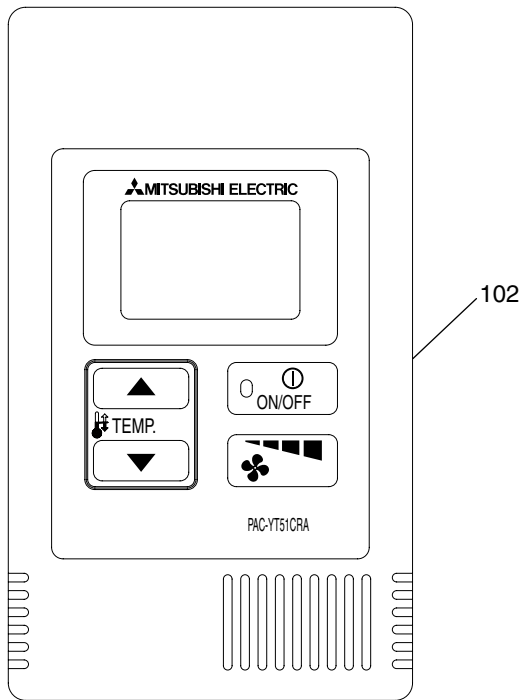

# **SERVICE PARTS LIST FOR MITSUBISHI ELECTRIC AIR-CONDITIONER NETWORK SYSTEM**

**Series : SIMPLE MA CONTROLLER**

**REVISED**

**Oct. 2009**

**BWE0639A**

<b>INDEX</b>
<b>PAC-YT51CRA-F PAC-YT51CRB-J</b>

No.	Part No.	G : RoHS Apply Only W : RoHS Apply by Running Change		Spec.	PAC-YT51CRA-F					Dwg. No.	Price	Revision History
			Part Name									
101	R61 Y38 304	G	Simple MA controller	PAC-YT51CRA-F	1					W636322G06		
102	R61 042 304	G	Cover assy		1					P972235X01		A

No.	Part No.	G : RoHS Apply Only W : RoHS Apply by Running Change		Spec.	PAC-YT51CRB-J				Dwg. No.	Price	Revision History
			Part Name								
201	R61 014 304	G	Simple MA controller	PAC-YT51CRB-J	1				W636322G10		
202	R61 043 304	G	Cover assy		1				P972234X01		A