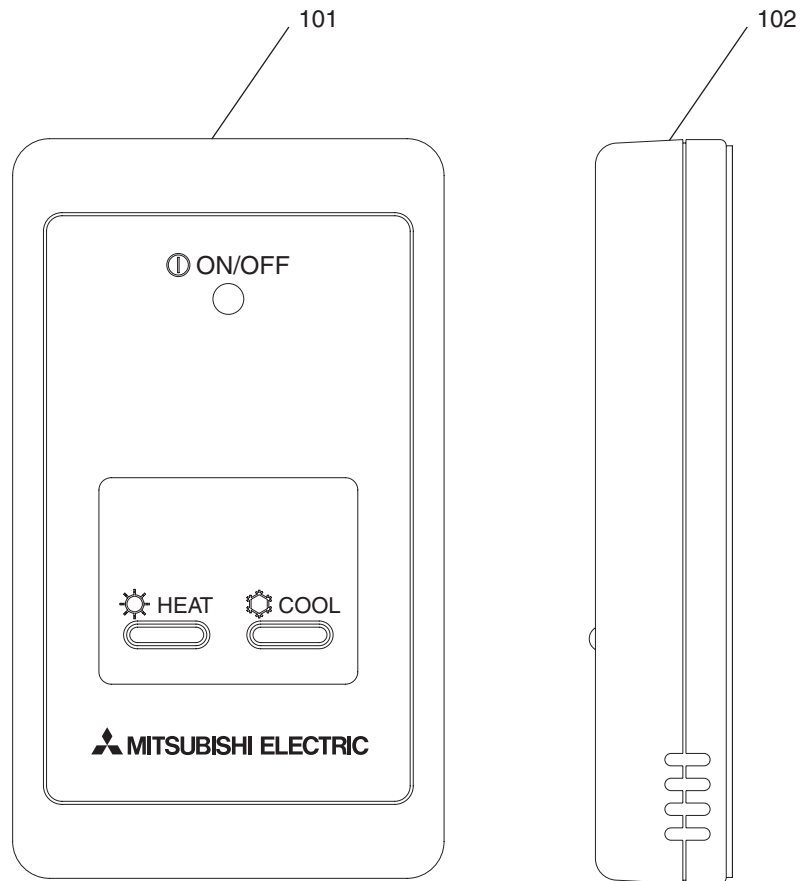

SERVICE PARTS LIST FOR MITSUBISHI ELECTRIC AIR-CONDITIONERS NETWORK SYSTEM

Series : SIGNAL RECEIVING UNIT

Aug. 2011

BWE0624A

INDEX
PAR-FA32MA-E

No.	Part No.	G : RoHS Apply Only W : RoHS Apply by Running Change		Spec.	PAR-FA32MA-E					Dwg. No.	Notes for the models	Revision info.
			Part Name									
101	R61 Y43 304	G	Signal receiving unit	PAR-FA32MA-E	1					W264932G14		Chg.
102	R63 Y06 077	G	Front cover		1					W876021G06		