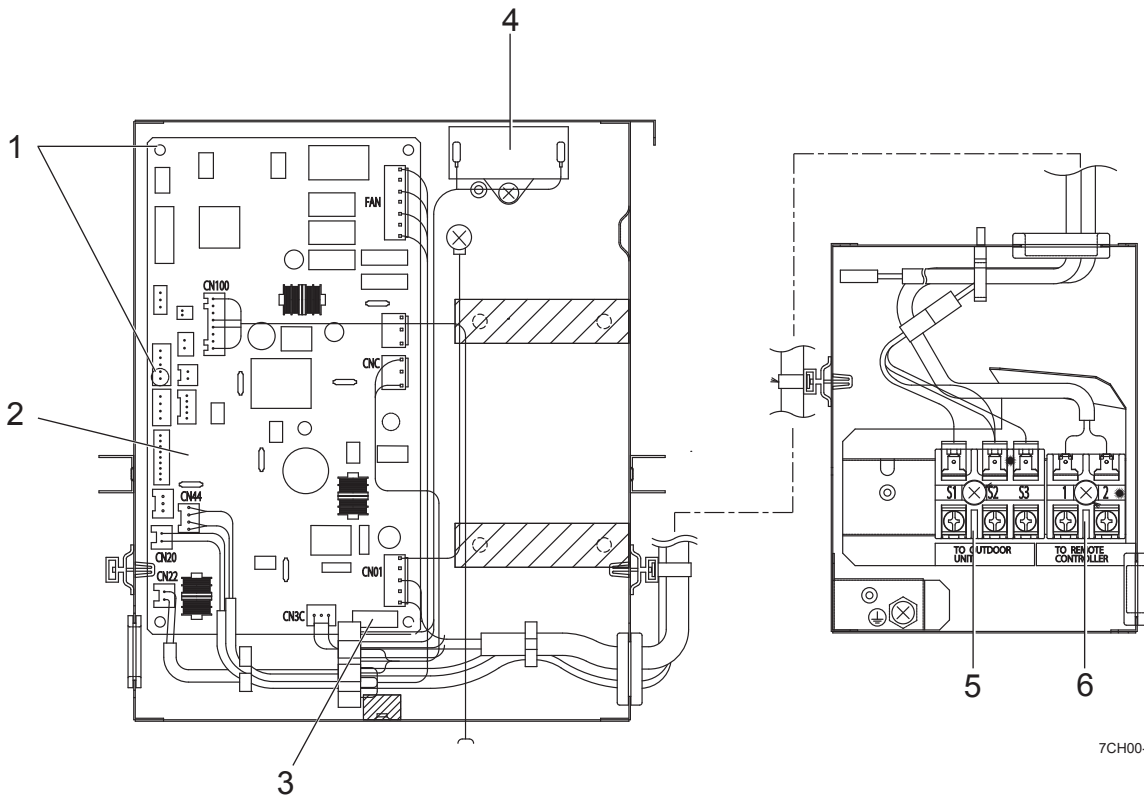

### CONTENTS

- 1. SERVICE PARTS LIST ..... 2
- 2. OPTIONAL PARTS ..... 5

**SERVICE MANUAL (OCH753)**

**STRUCTURAL PART**

**PCA-M71HA2  
PCA-M71HA2-ET  
PCA-M71HA2-ER**

7CH01-A00ES

1. The part quantity below indicates the required number of pieces per unit.
2. The circled No. indicates that the part is not shown in the figure.

No.	Parts No.	Parts Name	PCA-M71HA2	PCA-M71HA2-ET	PCA-M71HA2-ER	Wiring Diagram Symbol	Remarks [Drawing No.]
1	R 01 15 N 002	VANE ASSY	2	2	2		
2	T 7W 24 N 651	FRONT PANEL	1	1	1		
3	T 7W C 07 480	HEAT EXCHANGER	1	1	1		
4	R 01 16 N 202	THERMISTOR-H	1	1	1	TH2	
5	R 01 HR 5 202	THERMISTOR-2/G	1	1	1	TH5	
6	R 01 E 13 097	WASHERS SET	1	1	1		
7	R 01 HR 3 202	THERMISTOR (ROOM)	1	1	1	TH1	
8	R 01 14 N 114	SIROCCO FAN	2	2	2		
9	T 7W H 4N 762	FAN MOTOR	1	1	1	MF	
10	R 01 14 N 105	RUBBER MOUNT	2	2	2		
11	R 01 E 68 130	MOTOR LEG	1	1	1		
12	R 01 14 N 126	MOTOR BAND (R. L)	1	1	1		LEFT&RIGHT
13	T 7W 18 N 675	FAN GUARD-L	1	1	1		
14	T 7W 15 N 675	FAN GUARD-FM	1	1	1		
15	T 7W 17 N 675	FAN GUARD-R	1	1	1		
16	R 01 E 10 660	PIPE COVERS SET	1	1	1		
17	R 01 15 N 529	DRAIN PAN	1	1	1		
18	R 01 W 33 527	DRAIN HOSE & COVER	1	1	1		
19	R 01 15 N 500	OIL FILTER	3	3	3		
20	R 01 14 N 503	FILTER RAIL	2	2	2		

## ELECTRICAL PARTS

7CH00-E01ES

1. The part quantity below indicates the required number of pieces per unit.
2. The circled No. indicates that the part is not shown in the figure.

No.	Parts No.	Parts Name	PCA-M71HA2	PCA-M71HA2-ET	PCA-M71HA2-ER	Wiring Diagram Symbol	Remarks [Drawing No.]
1	R01 20J 054	SUPPORT & SPACER	4	4	4		
2	T7W S09 310	CONTROLLER BOARD	1	1	1	I.B	
3	R01 E06 239	FUSE 6.3 A 250 V	1	1	1	FUSE	6.3 A 250 V
4	R01 14N 255	RUN CAPACITOR 2.5 MF	1	1	1	C1	
5	R01 E20 246	T.B./S1.S2.S3	1	1	1	TB4	3P(S1, S2, S3)
6	R01 E53 246	T.B./1.2	1	1	1	TB5	2P(1, 2)