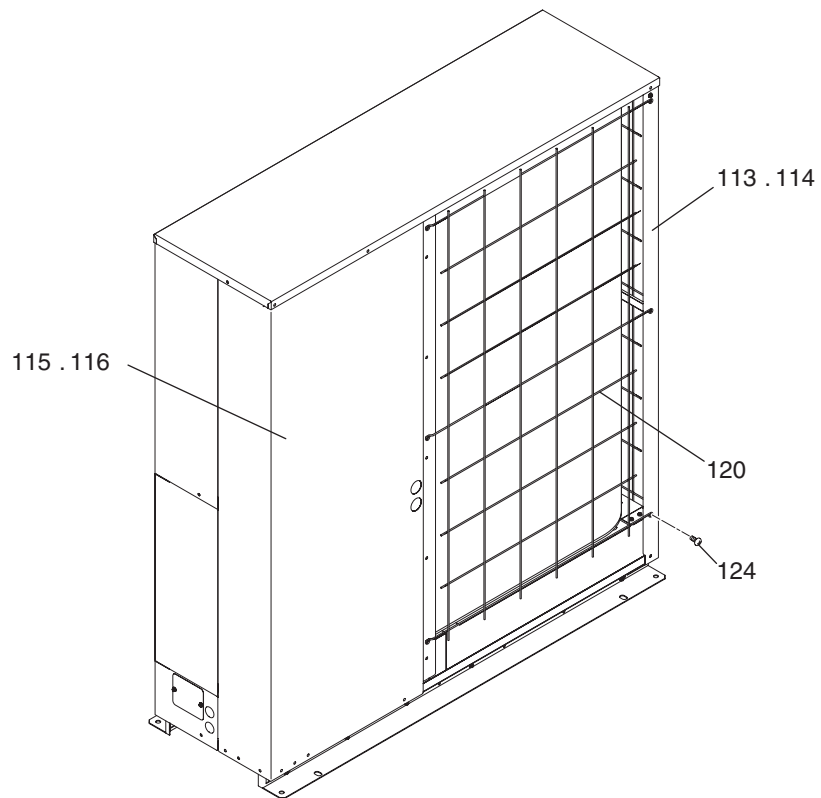

SERVICE PARTS LIST FOR MITSUBISHI ELECTRIC REFRIGERATION SYSTEMS:CONDENSING UNIT

Series : ECOV-X·VA(-BS)

Mar. 2021
BWE020330

INDEX
ECOV-X37VA
ECOV-X37VA-BS
ECOV-X55VA
ECOV-X55VA-BS

ECOV-X37VA(-BS)
ECOV-X55VA(-BS)

EXTERNAL PARTS

No.	Part No.	Part Name	Spec.	ECO-V-X37VA	ECO-V-X37VA-BS	ECO-V-X55VA	ECO-V-X55VA-BS		Dwg. No.	Notes for the models	Revision info.
101	R11 107 652	Panel FRU		1	1				KV00R768G09		
102	R11 108 652	Panel FRU	BS		1	1			KV00R768G10		
103	R11 109 652	Panel FRL		1	1				KV00T037G07		
104	R11 110 652	Panel FRL	BS		1	1			KV00T037G08		
105	R11 001 185	Cover assy pipe		1	1				KV00T038G05		
106	R11 002 185	Cover assy pipe	BS		1	1			KV00T038G06		
107	R11 111 652	Panel FLB		1	1				KV00T253G03		
108	R11 112 652	Panel FLB	BS		1	1			KV00T253G04		
109	R11 055 626	Pillar LF		1	1				KV00T040G07		
110	R11 056 626	Pillar LF	BS		1	1			KV00T040G08		
111	R11 001 670	Plate side L		1	1				KV02D343G01		
112	R11 002 670	Plate side L	BS		1	1			KV02D343G02		
113	R11 057 626	Pillar LB		1	1				KN00C02SG01		
114	R11 058 626	Pillar LB	BS		1	1			KN00C02SG02		
115	R11 037 661	Panel BR		1	1				KV00R771G11		
116	R11 038 661	Panel BR	BS		1	1			KV00R771G12		
117	R11 019 641	Panel top		1	1				KV00R770G07		
118	R11 020 641	Panel top	BS		1	1			KV00R770G08		
119	R11 004 636	Fin guard L		1	1	1	1		KV07R784G01		
120	R11 005 636	Fin guard B		1	1	1	1		KN07V075G02		
121	R11 001 370	Guide		2	2	2	2		KN25N880G01		
122	R11 001 119	Bell mouth		2	2	2	2		KN25N359G02		
123	R63 K46 030	Handle GP		2	2	2	2		BG25J978H04		
124	R63 006 087	WFT screw	5X12 (30 pieces)	1	1	1	1		KB00H418G01	Use 20 pieces per unit	
125	R63 029 087	WFT screw	5X16 (10 pieces)	1	1	1	1		KD00H026G01	Use 8 pieces per unit	
126	R61 048 087	Screw H	5X10 Knurled (30 pieces)	3	3	3	3		KB00H418G14	Use 81 pieces per unit	